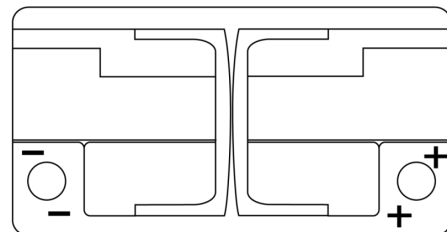

Product overview

Batteries for Cars

Formula Xtreme FA852

Part number	FA852
Technology	Flooded
EAN/GTIN	3661024044295
Voltage	12 V
Capacity	85.0 Ah
CCA	800 A
Length	315 mm
Width	175 mm
Height	175 mm
Box size	LB4
Polarity	ETN 0
Terminal Type	EN taper post
Hold Down	B13
Weights (subject of variation)	18.60 kg

Polarity

Terminal Type

Positive Terminal

Negative Terminal

Hold Down

Design, features and specifications are subject to change without notice. We disclaim any representation or warranty, express or implied, concerning the data or recommendations, and in no event shall be liable for any loss or damage claimed to have arisen as a result. Some products may not be available in your local market.