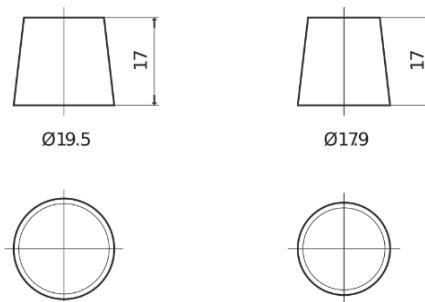

**Product overview**

Batteries for Cars

**Formula Xtreme FA852**

Part number	FA852
Technology	Flooded
EAN/GTIN	3661024044295
Voltage	12 V
Capacity	85.0 Ah
CCA	800 A
Length	315 mm
Width	175 mm
Height	175 mm
Box size	LB4
Polarity	ETN 0
Terminal Type	EN taper post
Hold Down	B13
Weights (subject of variation)	18.60 kg

**Polarity**

**Terminal Type**

Positive Terminal

Negative Terminal

**Hold Down**

Design, features and specifications are subject to change without notice. We disclaim any representation or warranty, express or implied, concerning the data or recommendations, and in no event shall be liable for any loss or damage claimed to have arisen as a result. Some products may not be available in your local market.