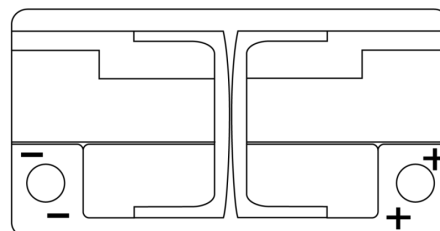

**Product overview**

Batteries for Cars

**Formula Xtreme FA852**

Part number	FA852
Technology	Flooded
EAN/GTIN	3661024044295
Voltage	12 V
Capacity	85.0 Ah
CCA	800 A
Length	315 mm
Width	175 mm
Height	175 mm
Box size	LB4
Polarity	ETN 0
Terminal Type	EN taper post
Hold Down	B13
Weights (subject of variation)	18.60 kg

**Polarity**

**Terminal Type**

Positive Terminal

Negative Terminal

**Hold Down**

Design, features and specifications are subject to change without notice. We disclaim any representation or warranty, express or implied, concerning the data or recommendations, and in no event shall be liable for any loss or damage claimed to have arisen as a result. Some products may not be available in your local market.