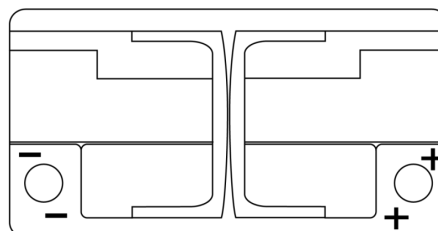

Product overview

Batteries for Cars

Formula Xtreme FA852

Part number	FA852
Technology	Flooded
EAN/GTIN	3661024044295
Voltage	12 V
Capacity	85.0 Ah
CCA	800 A
Length	315 mm
Width	175 mm
Height	175 mm
Box size	LB4
Polarity	ETN 0
Terminal Type	EN taper post
Hold Down	B13
Weights (subject of variation)	18.60 kg

Polarity

Terminal Type

Hold Down

Design, features and specifications are subject to change without notice. We disclaim any representation or warranty, express or implied, concerning the data or recommendations, and in no event shall be liable for any loss or damage claimed to have arisen as a result. Some products may not be available in your local market.