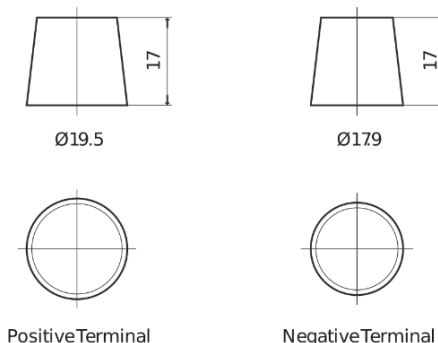

Terminal Type

Hold Down

Design, features and specifications are subject to change without notice. We disclaim any representation or warranty, express or implied, concerning the data or recommendations, and in no event shall be liable for any loss or damage claimed to have arisen as a result. Some products may not be available in your local market.