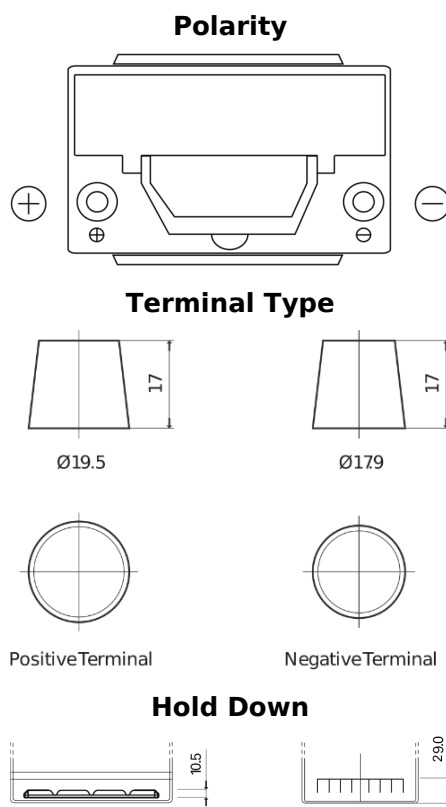

**Product overview**

Batteries for Cars

**Formula Xtreme FA755**

Part number	FA755
Technology	Flooded
EAN/GTIN	3661024044172
Voltage	12 V
Capacity	75.0 Ah
CCA	630 A
Length	270 mm
Width	173 mm
Height	222 mm
Box size	D26
Polarity	ETN 1
Terminal Type	EN taper post
Hold Down	Korean B1+B6
Weights (subject of variation)	17.40 kg