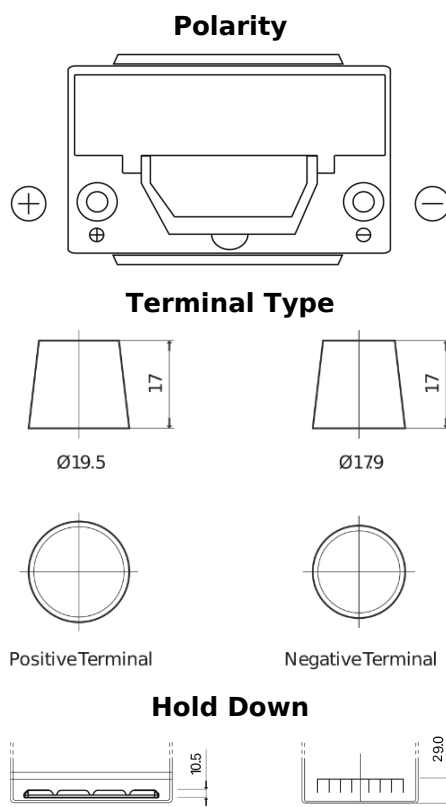

Product overview

Batteries for Cars

Formula Xtreme FA755

Part number	FA755
Technology	Flooded
EAN/GTIN	3661024044172
Voltage	12 V
Capacity	75.0 Ah
CCA	630 A
Length	270 mm
Width	173 mm
Height	222 mm
Box size	D26
Polarity	ETN 1
Terminal Type	EN taper post
Hold Down	Korean B1+B6
Weights (subject of variation)	17.40 kg