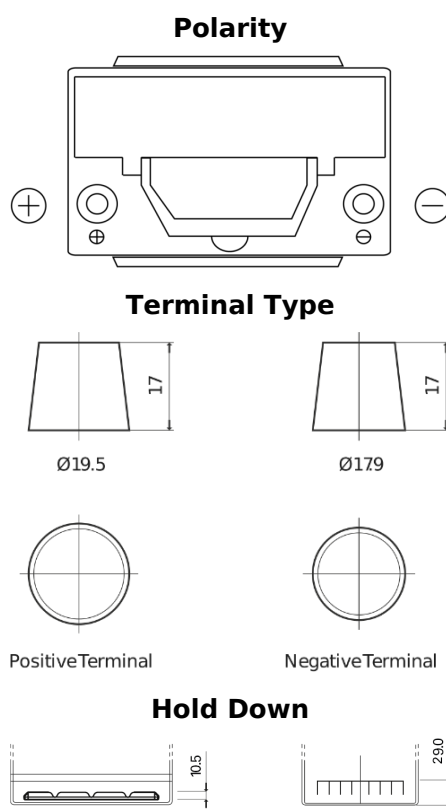

Product overview

Batteries for Cars

Formula Xtreme FA755

Part number	FA755
Technology	Flooded
EAN/GTIN	3661024044172
Voltage	12 V
Capacity	75.0 Ah
CCA	630 A
Length	270 mm
Width	173 mm
Height	222 mm
Box size	D26
Polarity	ETN 1
Terminal Type	EN taper post
Hold Down	Korean B1+B6
Weights (subject of variation)	17.40 kg