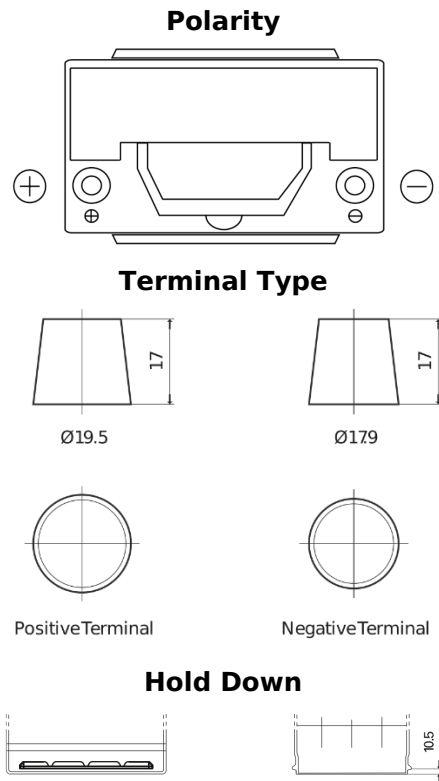

Product overview

Batteries for Cars

Premium EA955

Part number	EA955
Technology	Flooded
EAN/GTIN	3661024034197
Voltage	12 V
Capacity	95 Ah
CCA	800 A
Length	306 mm
Width	173 mm
Height	222 mm
Box size	D31
Polarity	ETN 1
Terminal Type	EN taper post
Hold Down	Korean B1
Weights (subject of variation)	21.40 kg