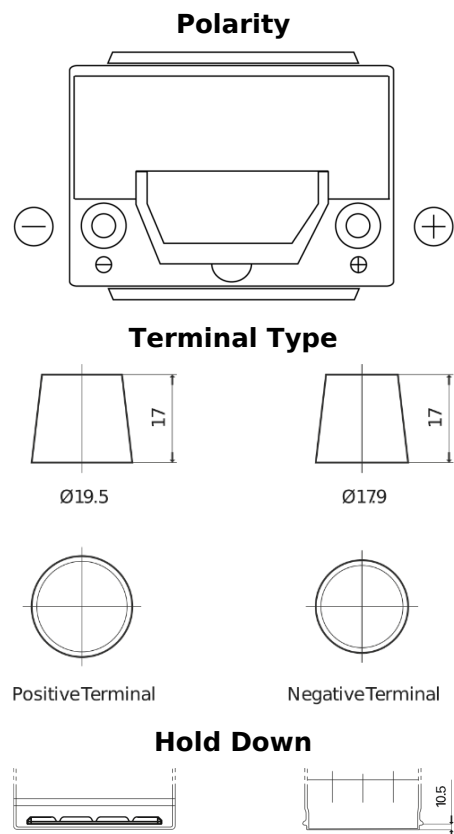

**Product overview**

Batteries for Cars

**Formula Xtreme FA654**

Part number	FA654
Technology	Flooded
EAN/GTIN	3661024044141
Voltage	12 V
Capacity	65.0 Ah
CCA	580 A
Length	230 mm
Width	173 mm
Height	222 mm
Box size	D23
Polarity	ETN 0
Terminal Type	EN taper post
Hold Down	Korean B1
Weights (subject of variation)	16.00 kg