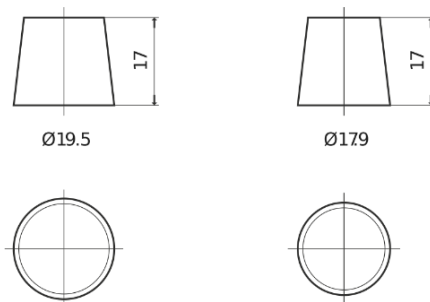

Product overview

Batteries for Cars

Formula Xtreme FA640

Part number	FA640
Technology	Flooded
EAN/GTIN	3661024044226
Voltage	12 V
Capacity	64.0 Ah
CCA	640 A
Length	242 mm
Width	175 mm
Height	190 mm
Box size	L02
Polarity	ETN 0
Terminal Type	EN taper post
Hold Down	B13
Weights (subject of variation)	14.90 kg

Polarity

Terminal Type

Positive Terminal

Negative Terminal

Hold Down

Design, features and specifications are subject to change without notice. We disclaim any representation or warranty, express or implied, concerning the data or recommendations, and in no event shall be liable for any loss or damage claimed to have arisen as a result. Some products may not be available in your local market.