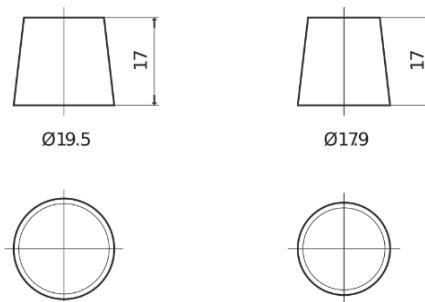

**Product overview**

Batteries for Cars

**Formula Xtreme FA640**

Part number	FA640
Technology	Flooded
EAN/GTIN	3661024044226
Voltage	12 V
Capacity	64.0 Ah
CCA	640 A
Length	242 mm
Width	175 mm
Height	190 mm
Box size	L02
Polarity	ETN 0
Terminal Type	EN taper post
Hold Down	B13
Weights (subject of variation)	14.90 kg

**Polarity**

**Terminal Type**

Positive Terminal

Negative Terminal

**Hold Down**

Design, features and specifications are subject to change without notice. We disclaim any representation or warranty, express or implied, concerning the data or recommendations, and in no event shall be liable for any loss or damage claimed to have arisen as a result. Some products may not be available in your local market.