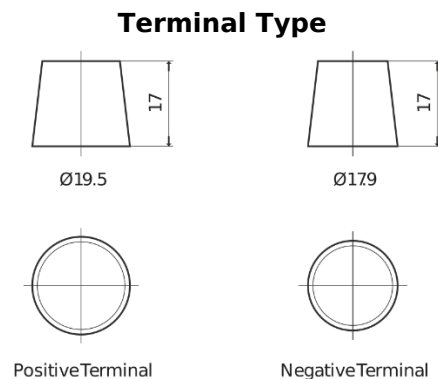

Product overview

Batteries for Cars

Premium EA954

Part number	EA954
Technology	Flooded
EAN/GTIN	3661024034180
Voltage	12 V
Capacity	95 Ah
CCA	800 A
Length	306 mm
Width	173 mm
Height	222 mm
Box size	D31
Polarity	ETN 0
Terminal Type	EN taper post
Hold Down	Korean B1
Weights (subject of variation)	21.40 kg