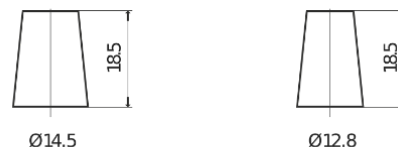

**Product overview**

Batteries for Cars

**Technica TB457**

Part number	TB457
Technology	Flooded
EAN/GTIN	3661024054362
Voltage	12 V
Capacity	45 Ah
CCA	330 A
Length	237 mm
Width	127 mm
Height	227 mm
Box size	B24
Polarity	ETN 1
Terminal Type	JIS taper post
Hold Down	B0
Weights (subject of variation)	11.40 kg

**Polarity**

**Terminal Type**

Positive Terminal

Negative Terminal

**Hold Down**

Design, features and specifications are subject to change without notice. We disclaim any representation or warranty, express or implied, concerning the data or recommendations, and in no event shall be liable for any loss or damage claimed to have arisen as a result. Some products may not be available in your local market.