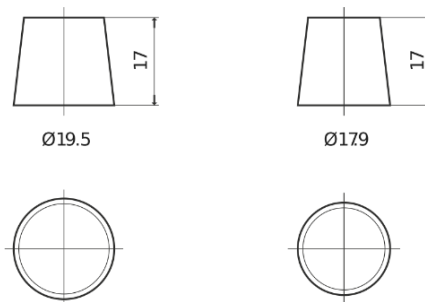

Product overview

Batteries for Cars

Futura CA601

Part number	CA601
Technology	Flooded
EAN/GTIN	3661024014236
Voltage	12 V
Capacity	60.0 Ah
CCA	600 A
Length	242 mm
Width	175 mm
Height	190 mm
Box size	L02
Polarity	ETN 1
Terminal Type	EN taper post
Hold Down	B13
Weights (subject of variation)	15.00 kg

Polarity

Terminal Type

Positive Terminal

Negative Terminal

Hold Down

Design, features and specifications are subject to change without notice. We disclaim any representation or warranty, express or implied, concerning the data or recommendations, and in no event shall be liable for any loss or damage claimed to have arisen as a result. Some products may not be available in your local market.