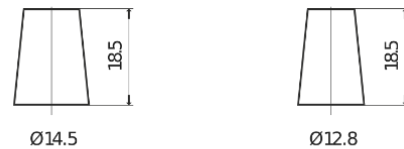

**Product overview**

Batteries for Cars

**Technica TB457**

|                                |                |
|--------------------------------|----------------|
| Part number                    | TB457          |
| Technology                     | Flooded        |
| EAN/GTIN                       | 3661024054362  |
| Voltage                        | 12 V           |
| Capacity                       | 45 Ah          |
| CCA                            | 330 A          |
| Length                         | 237 mm         |
| Width                          | 127 mm         |
| Height                         | 227 mm         |
| Box size                       | B24            |
| Polarity                       | ETN 1          |
| Terminal Type                  | JIS taper post |
| Hold Down                      | B0             |
| Weights (subject of variation) | 11.40 kg       |

**Polarity**

**Terminal Type**

Positive Terminal

Negative Terminal

**Hold Down**

Design, features and specifications are subject to change without notice. We disclaim any representation or warranty, express or implied, concerning the data or recommendations, and in no event shall be liable for any loss or damage claimed to have arisen as a result. Some products may not be available in your local market.