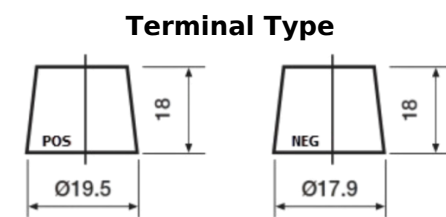

**Product overview**

Batteries for Cars

**Formula Xtreme FA406**

Part number	FA406
Technology	Flooded
EAN/GTIN	3661024047005
Voltage	12 V
Capacity	40.0 Ah
CCA	350 A
Length	187 mm
Width	127 mm
Height	220 mm
Box size	B19
Polarity	ETN 0
Terminal Type	JIS taper post
Hold Down	B1
Weights (subject of variation)	9.30 kg