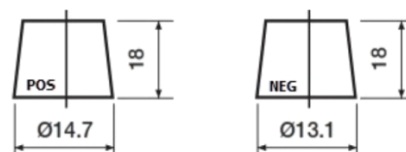

**Product overview**

Batteries for Cars

**Formula Xtreme FA406**

Part number	FA406
Technology	Flooded
EAN/GTIN	3661024047005
Voltage	12 V
Capacity	40.0 Ah
CCA	350 A
Length	187 mm
Width	127 mm
Height	220 mm
Box size	B19
Polarity	ETN 0
Terminal Type	JIS taper post
Hold Down	B1
Weights (subject of variation)	9.30 kg

Remove T1 adapter for T3

**Hold Down**

Design, features and specifications are subject to change without notice. We disclaim any representation or warranty, express or implied, concerning the data or recommendations, and in no event shall be liable for any loss or damage claimed to have arisen as a result. Some products may not be available in your local market.