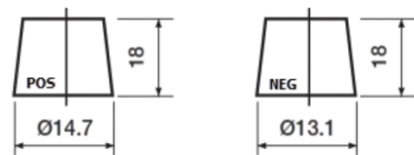

Design, features and specifications are subject to change without notice. We disclaim any representation or warranty, express or implied, concerning the data or recommendations, and in no event shall be liable for any loss or damage claimed to have arisen as a result. Some products may not be available in your local market.