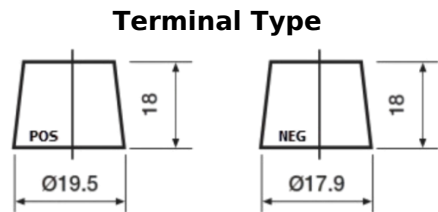

**Product overview**

Batteries for Cars

**Formula Xtreme FA406**

Part number	FA406
Technology	Flooded
EAN/GTIN	3661024047005
Voltage	12 V
Capacity	40.0 Ah
CCA	350 A
Length	187 mm
Width	127 mm
Height	220 mm
Box size	B19
Polarity	ETN 0
Terminal Type	JIS taper post
Hold Down	B1
Weights (subject of variation)	9.30 kg