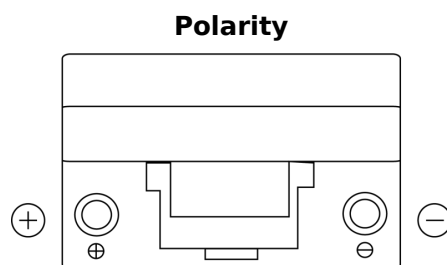

**Product overview**

Batteries for Marine and Leisure

**Dual EFB EZ650**

Part number	EZ650
Technology	EFB
EAN/GTIN	3661024037648
Voltage	12 V
Capacity	75.0 Ah
CCA	750 A
Watt hour	650 Wh
Length	260 mm
Width	173 mm
Height	222 mm
Box size	D26
Polarity	ETN 1
Terminal Type	EN taper post
Hold Down	B0
Weights (subject of variation)	19.00 kg