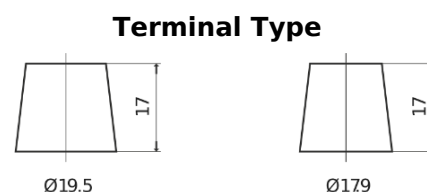

**Product overview**

Batteries for Marine and Leisure

**Dual EFB EZ650**

Part number	EZ650
Technology	EFB
EAN/GTIN	3661024037648
Voltage	12 V
Capacity	75.0 Ah
CCA	750 A
Watt hour	650 Wh
Length	260 mm
Width	173 mm
Height	222 mm
Box size	D26
Polarity	ETN 1
Terminal Type	EN taper post
Hold Down	B0
Weights (subject of variation)	19.00 kg