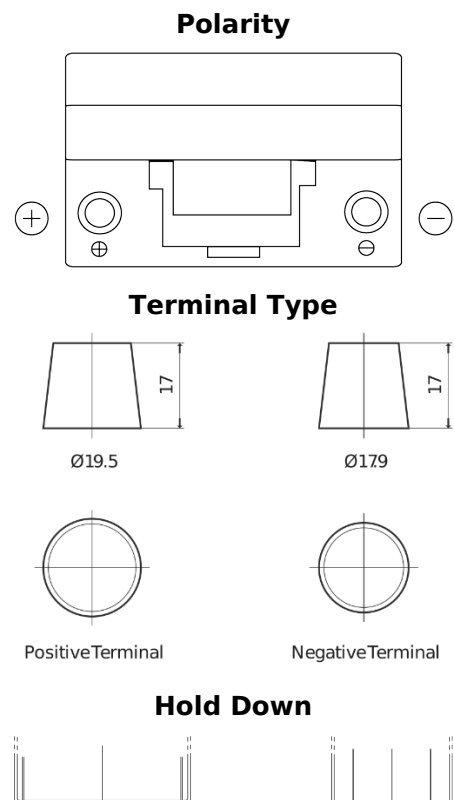

**Product overview**

Batteries for Marine and Leisure

**Dual EFB EZ650**

Part number	EZ650
Technology	EFB
EAN/GTIN	3661024037648
Voltage	12 V
Capacity	75.0 Ah
CCA	750 A
Watt hour	650 Wh
Length	260 mm
Width	173 mm
Height	222 mm
Box size	D26
Polarity	ETN 1
Terminal Type	EN taper post
Hold Down	B0
Weights (subject of variation)	19.00 kg