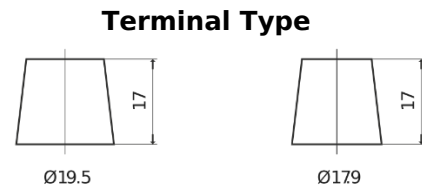

Product overview

Batteries for Trucks, Buses, Construction, Agriculture

EndurancePRO EFB EX2253

Part number	EX2253
Technology	EFB
EAN/GTIN	3661024036702
Voltage	12 V
Capacity	225.0 Ah
CCA	1150 A
Length	518 mm
Width	274 mm
Height	240 mm
Box size	D06
Polarity	ETN 3
Terminal Type	EN taper post
Hold Down	B0
Weights (subject of variation)	60.10 kg