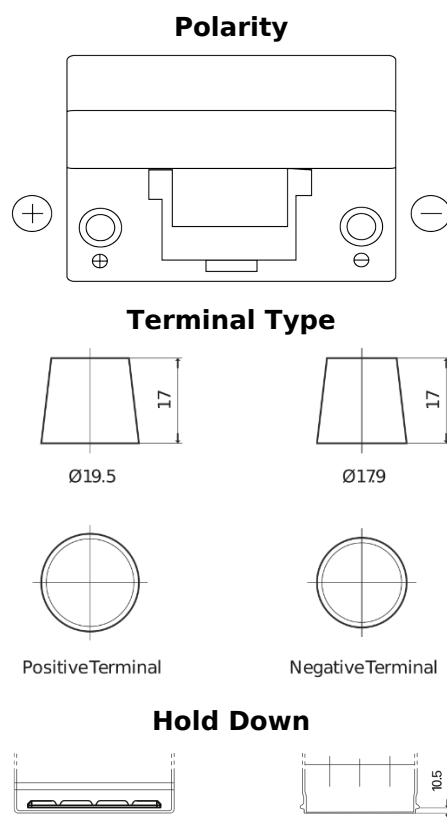

Product overview

Batteries for Cars

Technica TB955

Part number	TB955
Technology	Flooded
EAN/GTIN	3661024054461
Voltage	12 V
Capacity	95 Ah
CCA	760 A
Length	306 mm
Width	173 mm
Height	222 mm
Box size	D31
Polarity	ETN 1
Terminal Type	EN taper post
Hold Down	Korean B1
Weights (subject of variation)	20.60 kg