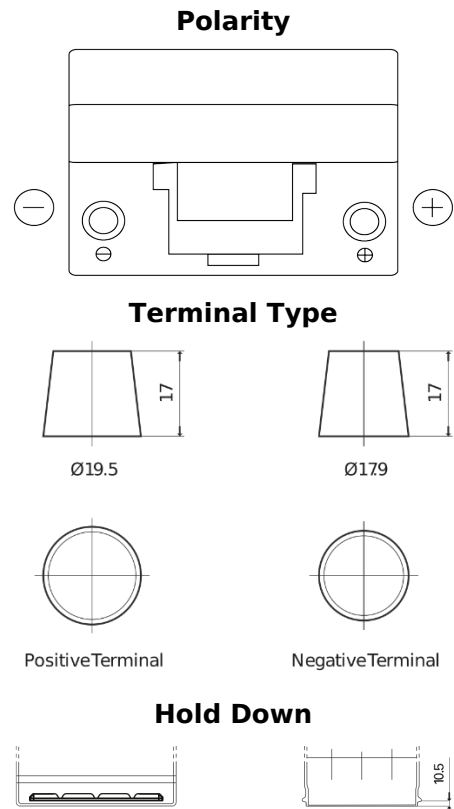

Product overview

Batteries for Cars

Formula FB954

| | |
|--------------------------------|---------------|
| Part number | FB954 |
| Technology | Flooded |
| EAN/GTIN | 3661024044455 |
| Voltage | 12 V |
| Capacity | 95 Ah |
| CCA | 760 A |
| Length | 306 mm |
| Width | 173 mm |
| Height | 222 mm |
| Box size | D31 |
| Polarity | ETN 0 |
| Terminal Type | EN taper post |
| Hold Down | Korean B1 |
| Weights (subject of variation) | 20.60 kg |