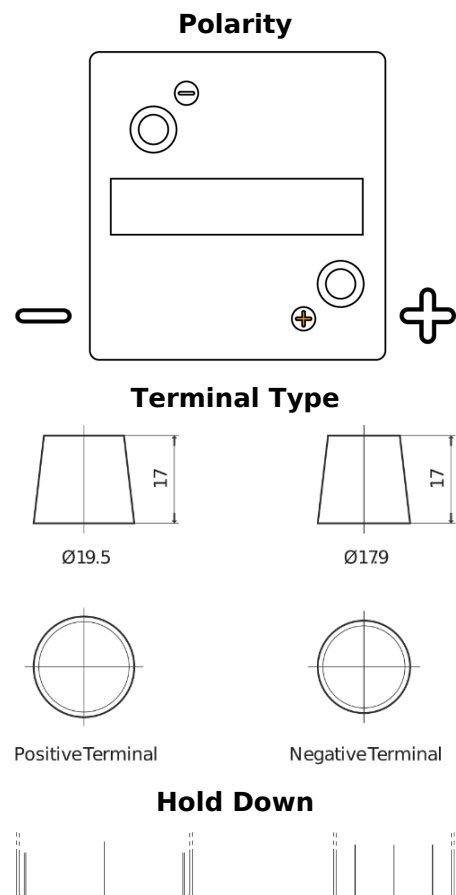

Product overview

Batteries for Marine and Leisure

Vintage EU80-6

Part number	EU80-6
Technology	Flooded
EAN/GTIN	3661024036160
Voltage	6 V
Capacity	80.0 Ah
CCA	600 A
Length	158 mm
Width	165 mm
Height	220 mm
Box size	M02
Polarity	ETN 0
Terminal Type	EN taper post
Hold Down	B0
Weights (subject of variation)	11.00 kg