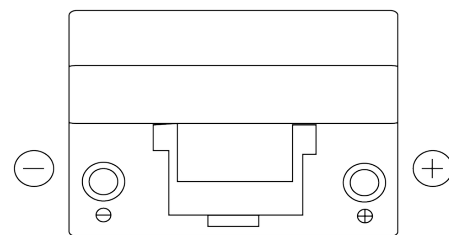

Product overview

Batteries for Cars

Formula FB954

| | |
|--------------------------------|---------------|
| Part number | FB954 |
| Technology | Flooded |
| EAN/GTIN | 3661024044455 |
| Voltage | 12 V |
| Capacity | 95 Ah |
| CCA | 760 A |
| Length | 306 mm |
| Width | 173 mm |
| Height | 222 mm |
| Box size | D31 |
| Polarity | ETN 0 |
| Terminal Type | EN taper post |
| Hold Down | Korean B1 |
| Weights (subject of variation) | 20.60 kg |

Polarity

Terminal Type

Positive Terminal

Negative Terminal

Hold Down

Design, features and specifications are subject to change without notice. We disclaim any representation or warranty, express or implied, concerning the data or recommendations, and in no event shall be liable for any loss or damage claimed to have arisen as a result. Some products may not be available in your local market.