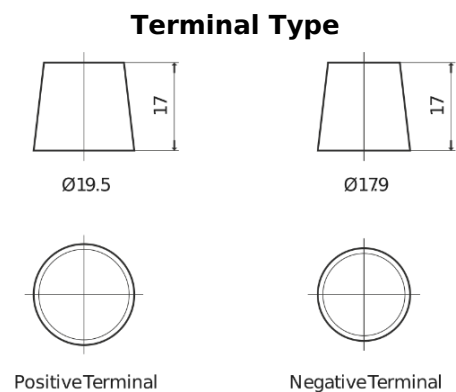

Product overview

Batteries for Marine and Leisure

Vintage EU77-6

Part number	EU77-6
Technology	Flooded
EAN/GTIN	3661024036177
Voltage	6 V
Capacity	77.0 Ah
CCA	650 A
Length	215 mm
Width	169 mm
Height	184 mm
Box size	H02
Polarity	ETN 0
Terminal Type	EN taper post
Hold Down	B6
Weights (subject of variation)	11.10 kg