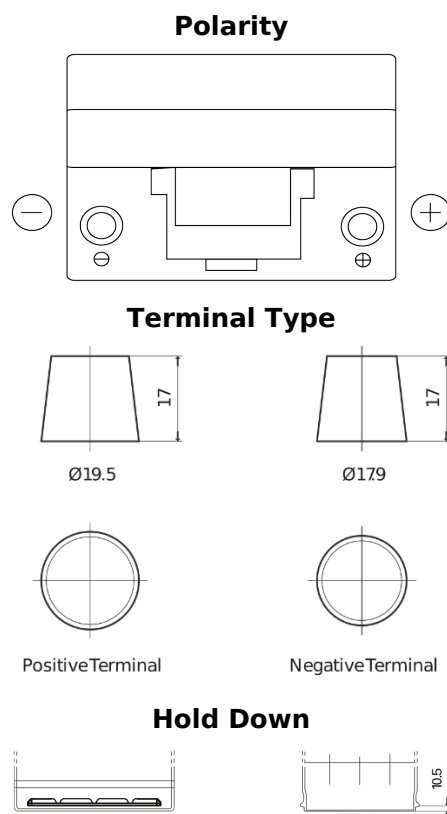

Product overview

Batteries for Cars

Excell EB954

Part number	EB954
Technology	Flooded
EAN/GTIN	3661024034456
Voltage	12 V
Capacity	95 Ah
CCA	760 A
Length	306 mm
Width	173 mm
Height	222 mm
Box size	D31
Polarity	ETN 0
Terminal Type	EN taper post
Hold Down	Korean B1
Weights (subject of variation)	20.60 kg