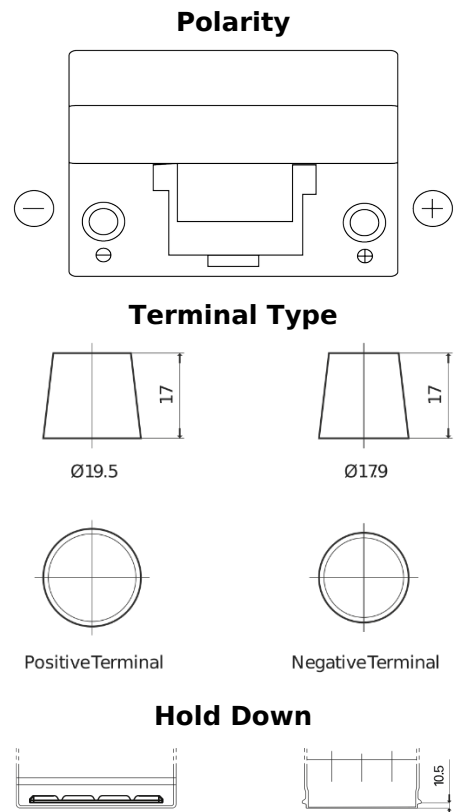

**Product overview**

Batteries for Cars

**Plus CB954**

Part number	CB954
Technology	Flooded
EAN/GTIN	3661024014458
Voltage	12 V
Capacity	95 Ah
CCA	760 A
Length	306 mm
Width	173 mm
Height	222 mm
Box size	D31
Polarity	ETN 0
Terminal Type	EN taper post
Hold Down	Korean B1
Weights (subject of variation)	20.60 kg