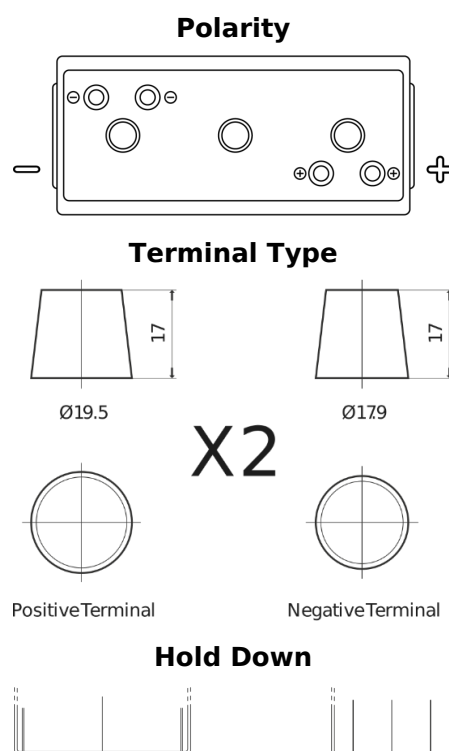

Product overview

Batteries for Marine and Leisure

Vintage EU200-6

Part number	EU200-6
Technology	Flooded
EAN/GTIN	3661024036139
Voltage	6 V
Capacity	200.0 Ah
CCA	1150 A
Length	398 mm
Width	174 mm
Height	234 mm
Box size	M06
Polarity	ETN 0
Terminal Type	Twin EN taper posts
Hold Down	B0
Weights (subject of variation)	27.80 kg