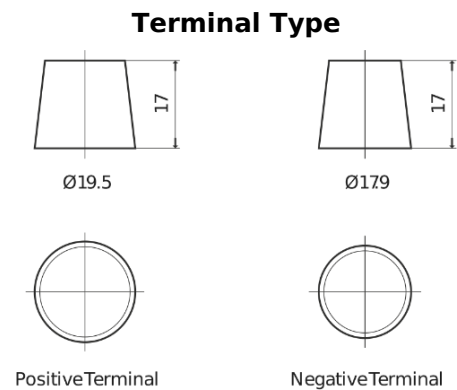

Product overview

Batteries for Marine and Leisure

Vintage EU165-6

| | |
|--------------------------------|---------------|
| Part number | EU165-6 |
| Technology | Flooded |
| EAN/GTIN | 3661024036146 |
| Voltage | 6 V |
| Capacity | 165.0 Ah |
| CCA | 900 A |
| Length | 330 mm |
| Width | 174 mm |
| Height | 234 mm |
| Box size | M05 |
| Polarity | ETN 0 |
| Terminal Type | EN taper post |
| Hold Down | B0 |
| Weights (subject of variation) | 25.00 kg |