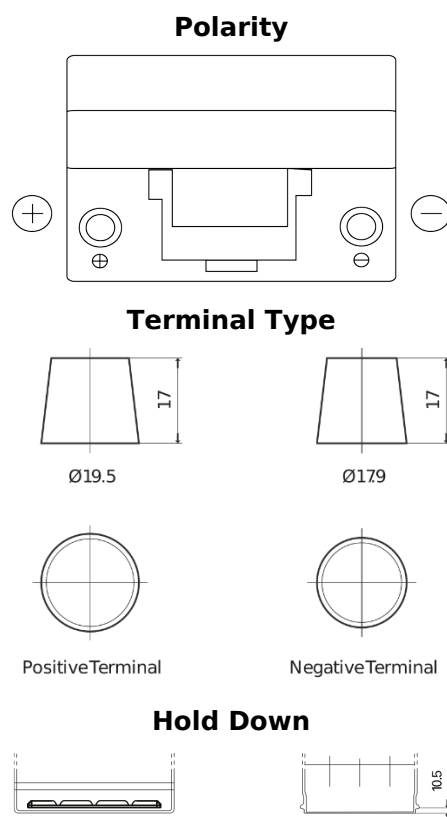

**Product overview**

Batteries for Cars

**Standard TC905**

Part number	TC905
Technology	Flooded
EAN/GTIN	3661024054768
Voltage	12 V
Capacity	90 Ah
CCA	680 A
Length	306 mm
Width	173 mm
Height	222 mm
Box size	D31
Polarity	ETN 1
Terminal Type	EN taper post
Hold Down	Korean B1
Weights (subject of variation)	19.90 kg