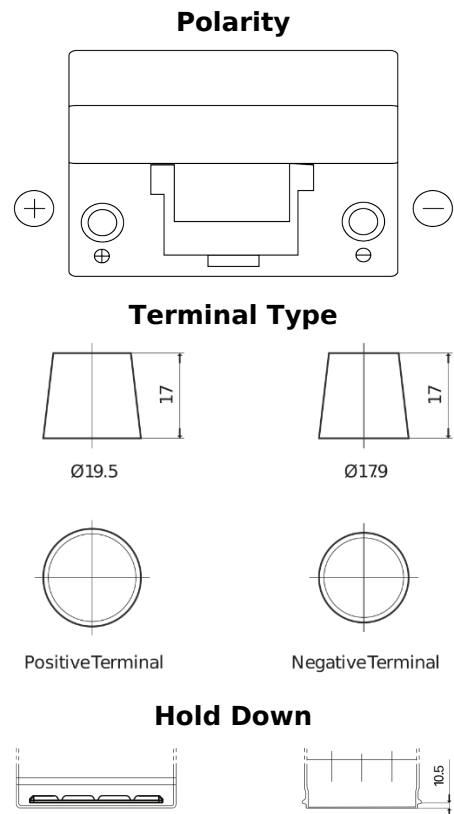

Product overview

Batteries for Cars

Standard TC905

Part number	TC905
Technology	Flooded
EAN/GTIN	3661024054768
Voltage	12 V
Capacity	90 Ah
CCA	680 A
Length	306 mm
Width	173 mm
Height	222 mm
Box size	D31
Polarity	ETN 1
Terminal Type	EN taper post
Hold Down	Korean B1
Weights (subject of variation)	19.90 kg