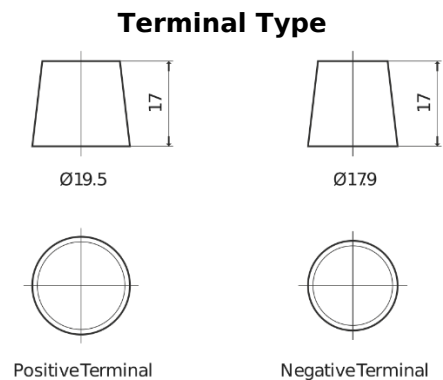

Product overview

Batteries for Marine and Leisure

Vintage EU165-6

Part number	EU165-6
Technology	Flooded
EAN/GTIN	3661024036146
Voltage	6 V
Capacity	165.0 Ah
CCA	900 A
Length	330 mm
Width	174 mm
Height	234 mm
Box size	M05
Polarity	ETN 0
Terminal Type	EN taper post
Hold Down	B0
Weights (subject of variation)	25.00 kg