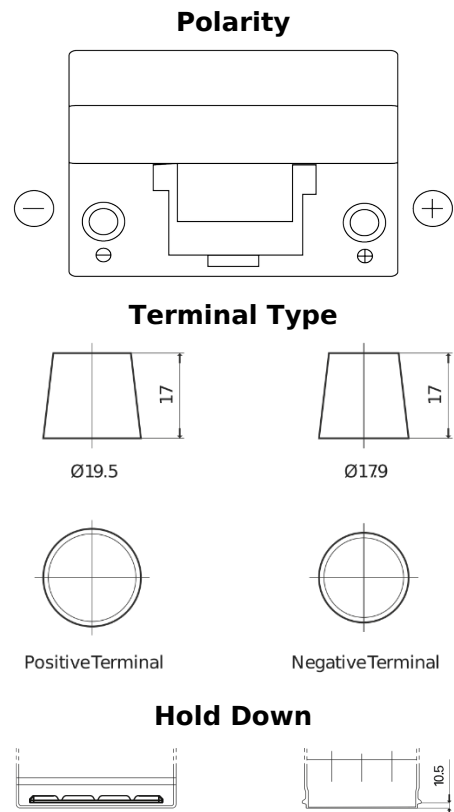

**Product overview**

Batteries for Cars

**Standard TC904**

Part number	TC904
Technology	Flooded
EAN/GTIN	3661024054751
Voltage	12 V
Capacity	90 Ah
CCA	680 A
Length	306 mm
Width	173 mm
Height	222 mm
Box size	D31
Polarity	ETN 0
Terminal Type	EN taper post
Hold Down	Korean B1
Weights (subject of variation)	19.90 kg