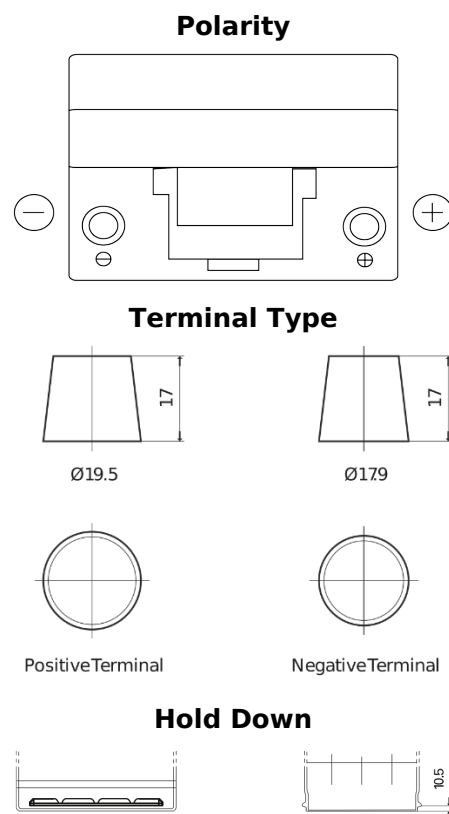

Product overview

Batteries for Cars

Classic EC904

Part number	EC904
Technology	Flooded
EAN/GTIN	3661024034753
Voltage	12 V
Capacity	90 Ah
CCA	680 A
Length	306 mm
Width	173 mm
Height	222 mm
Box size	D31
Polarity	ETN 0
Terminal Type	EN taper post
Hold Down	Korean B1
Weights (subject of variation)	19.90 kg