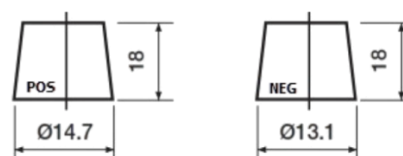

Product overview

Batteries for Cars

Futura CA456

Part number	CA456
Technology	Flooded
EAN/GTIN	3661024016469
Voltage	12 V
Capacity	45.0 Ah
CCA	390 A
Length	237 mm
Width	127 mm
Height	227 mm
Box size	B24
Polarity	ETN 0
Terminal Type	JIS taper post
Hold Down	B1
Weights (subject of variation)	11.80 kg

Polarity

Terminal Type

Remove T1 adapter for T3

Hold Down

Design, features and specifications are subject to change without notice. We disclaim any representation or warranty, express or implied, concerning the data or recommendations, and in no event shall be liable for any loss or damage claimed to have arisen as a result. Some products may not be available in your local market.