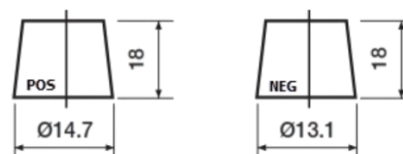

Product overview

Batteries for Cars

Futura CA456

Part number	CA456
Technology	Flooded
EAN/GTIN	3661024016469
Voltage	12 V
Capacity	45.0 Ah
CCA	390 A
Length	237 mm
Width	127 mm
Height	227 mm
Box size	B24
Polarity	ETN 0
Terminal Type	JIS taper post
Hold Down	B1
Weights (subject of variation)	11.80 kg

Polarity

Terminal Type

Remove T1 adapter for T3

Hold Down

Design, features and specifications are subject to change without notice. We disclaim any representation or warranty, express or implied, concerning the data or recommendations, and in no event shall be liable for any loss or damage claimed to have arisen as a result. Some products may not be available in your local market.