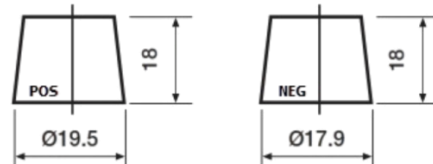

**Product overview**

Batteries for Cars

**Futura CA456**

Part number	CA456
Technology	Flooded
EAN/GTIN	3661024016469
Voltage	12 V
Capacity	45.0 Ah
CCA	390 A
Length	237 mm
Width	127 mm
Height	227 mm
Box size	B24
Polarity	ETN 0
Terminal Type	JIS taper post
Hold Down	B1
Weights (subject of variation)	11.80 kg

**Polarity**

**Terminal Type**

Remove T1 adapter for T3

**Hold Down**

Design, features and specifications are subject to change without notice. We disclaim any representation or warranty, express or implied, concerning the data or recommendations, and in no event shall be liable for any loss or damage claimed to have arisen as a result. Some products may not be available in your local market.