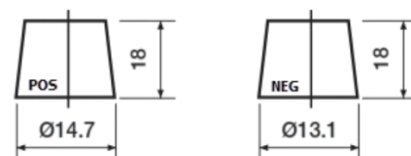

**Product overview**

Batteries for Cars

**Futura CA456**

Part number	CA456
Technology	Flooded
EAN/GTIN	3661024016469
Voltage	12 V
Capacity	45.0 Ah
CCA	390 A
Length	237 mm
Width	127 mm
Height	227 mm
Box size	B24
Polarity	ETN 0
Terminal Type	JIS taper post
Hold Down	B1
Weights (subject of variation)	11.80 kg

**Polarity**

**Terminal Type**

Remove T1 adapter for T3

**Hold Down**

Design, features and specifications are subject to change without notice. We disclaim any representation or warranty, express or implied, concerning the data or recommendations, and in no event shall be liable for any loss or damage claimed to have arisen as a result. Some products may not be available in your local market.