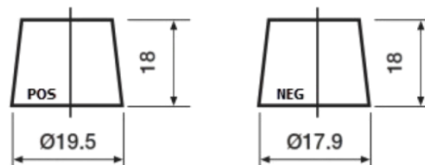

Product overview

Batteries for Cars

Futura CA456

Part number	CA456
Technology	Flooded
EAN/GTIN	3661024016469
Voltage	12 V
Capacity	45.0 Ah
CCA	390 A
Length	237 mm
Width	127 mm
Height	227 mm
Box size	B24
Polarity	ETN 0
Terminal Type	JIS taper post
Hold Down	B1
Weights (subject of variation)	11.80 kg

Polarity

Terminal Type

Remove T1 adapter for T3

Hold Down

Design, features and specifications are subject to change without notice. We disclaim any representation or warranty, express or implied, concerning the data or recommendations, and in no event shall be liable for any loss or damage claimed to have arisen as a result. Some products may not be available in your local market.