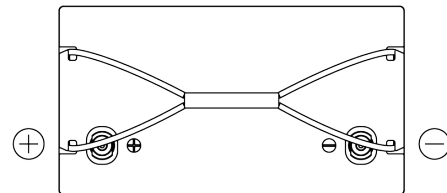

Product overview

Batteries for Marine and Leisure

Equipment Li-Ion EV1300

Part number	EV1300
Technology	Li-Ion
EAN/GTIN	3661024037679
Voltage	12 V
Capacity	100 Ah
Watt hour	1300 Wh
Length	308 mm
Width	168 mm
Height	211 mm
Box size	D31
Polarity	ETN 1
Terminal Type	Female M8
Hold Down	B0
Weights (subject of variation)	12.10 kg

Polarity

Terminal Type

Hold Down

Design, features and specifications are subject to change without notice. We disclaim any representation or warranty, express or implied, concerning the data or recommendations, and in no event shall be liable for any loss or damage claimed to have arisen as a result. Some products may not be available in your local market.