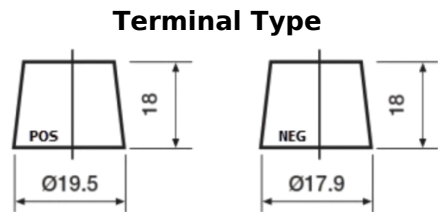

Product overview

Batteries for Cars

Futura CA406

Part number	CA406
Technology	Flooded
EAN/GTIN	3661024016919
Voltage	12 V
Capacity	40.0 Ah
CCA	350 A
Length	187 mm
Width	127 mm
Height	220 mm
Box size	B19
Polarity	ETN 0
Terminal Type	JIS taper post
Hold Down	B1
Weights (subject of variation)	9.30 kg