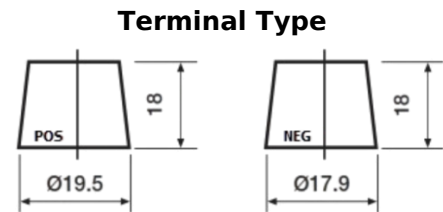

Product overview

Batteries for Cars

Futura CA406

Part number	CA406
Technology	Flooded
EAN/GTIN	3661024016919
Voltage	12 V
Capacity	40.0 Ah
CCA	350 A
Length	187 mm
Width	127 mm
Height	220 mm
Box size	B19
Polarity	ETN 0
Terminal Type	JIS taper post
Hold Down	B1
Weights (subject of variation)	9.30 kg

Remove T1 adapter for T3

Hold Down

Design, features and specifications are subject to change without notice. We disclaim any representation or warranty, express or implied, concerning the data or recommendations, and in no event shall be liable for any loss or damage claimed to have arisen as a result. Some products may not be available in your local market.