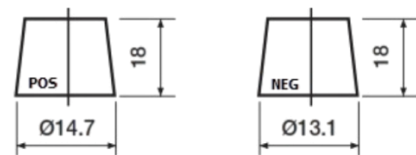

Product overview

Batteries for Cars

Futura CA406

Part number	CA406
Technology	Flooded
EAN/GTIN	3661024016919
Voltage	12 V
Capacity	40.0 Ah
CCA	350 A
Length	187 mm
Width	127 mm
Height	220 mm
Box size	B19
Polarity	ETN 0
Terminal Type	JIS taper post
Hold Down	B1
Weights (subject of variation)	9.30 kg

Remove T1 adapter for T3

Hold Down

Design, features and specifications are subject to change without notice. We disclaim any representation or warranty, express or implied, concerning the data or recommendations, and in no event shall be liable for any loss or damage claimed to have arisen as a result. Some products may not be available in your local market.