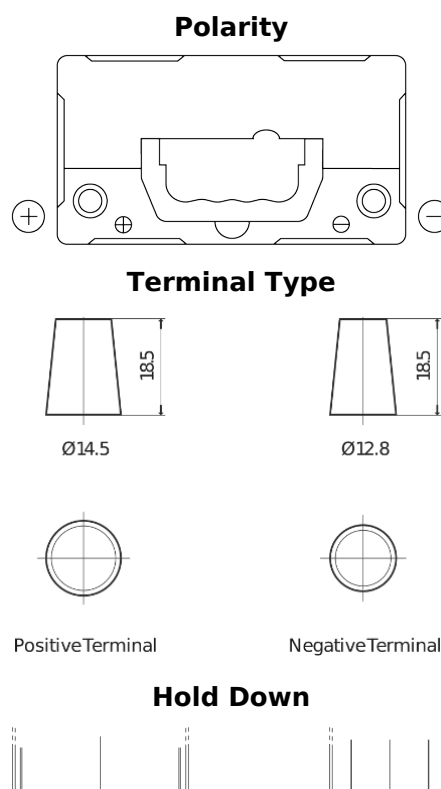

Product overview

Batteries for Cars

Plus CB457

Part number	CB457
Technology	Flooded
EAN/GTIN	3661024014366
Voltage	12 V
Capacity	45 Ah
CCA	330 A
Length	237 mm
Width	127 mm
Height	227 mm
Box size	B24
Polarity	ETN 1
Terminal Type	JIS taper post
Hold Down	B0
Weights (subject of variation)	11.40 kg