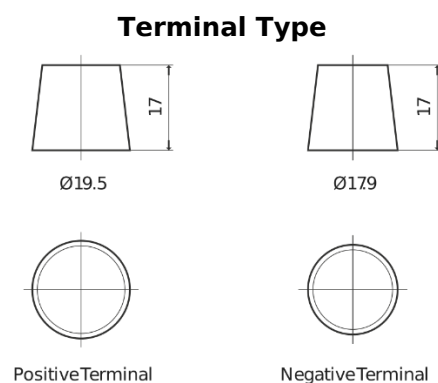

Product overview

Batteries for Marine and Leisure

Equipment ET950

Part number	ET950
Technology	Flooded
EAN/GTIN	3661024035897
Voltage	12 V
Capacity	135.0 Ah
Watt hour	950 Wh
Length	513 mm
Width	189 mm
Height	223 mm
Box size	D04
Polarity	ETN 3
Terminal Type	EN taper post
Hold Down	B0
Weights (subject of variation)	39.50 kg