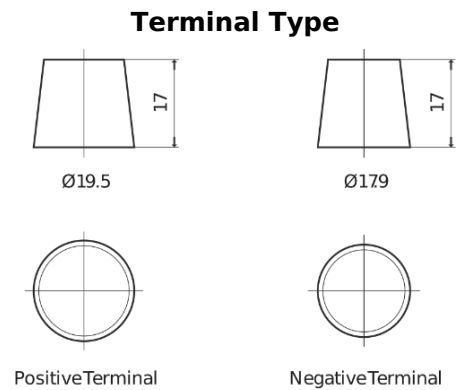

**Product overview**

Batteries for Marine and Leisure

**Equipment ET650**

Part number	ET650
Technology	Flooded
EAN/GTIN	3661024035927
Voltage	12 V
Capacity	100.0 Ah
Watt hour	650 Wh
Length	353 mm
Width	175 mm
Height	190 mm
Box size	L05
Polarity	ETN 0
Terminal Type	EN taper post
Hold Down	B13
Weights (subject of variation)	26.50 kg