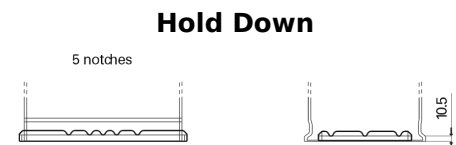

Product overview

Batteries for Marine and Leisure

Equipment ET550

Part number	ET550
Technology	Flooded
EAN/GTIN	3661024036344
Voltage	12 V
Capacity	80.0 Ah
Watt hour	550 Wh
Length	278 mm
Width	175 mm
Height	190 mm
Box size	L03
Polarity	ETN 0
Terminal Type	EN taper post
Hold Down	B13
Weights (subject of variation)	20.70 kg