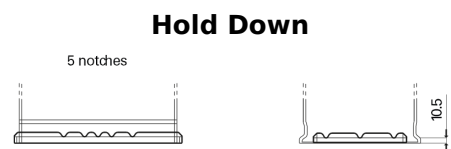

Product overview

Batteries for Marine and Leisure

Equipment ET550

Part number	ET550
Technology	Flooded
EAN/GTIN	3661024036344
Voltage	12 V
Capacity	80.0 Ah
Watt hour	550 Wh
Length	278 mm
Width	175 mm
Height	190 mm
Box size	L03
Polarity	ETN 0
Terminal Type	EN taper post
Hold Down	B13
Weights (subject of variation)	20.70 kg