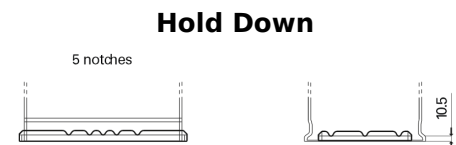

**Product overview**

Batteries for Marine and Leisure

**Equipment ET550**

Part number	ET550
Technology	Flooded
EAN/GTIN	3661024036344
Voltage	12 V
Capacity	80.0 Ah
Watt hour	550 Wh
Length	278 mm
Width	175 mm
Height	190 mm
Box size	L03
Polarity	ETN 0
Terminal Type	EN taper post
Hold Down	B13
Weights (subject of variation)	20.70 kg