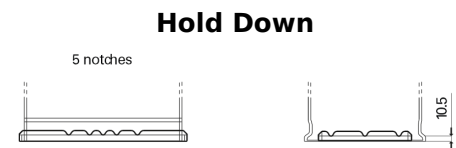

Product overview

Batteries for Marine and Leisure

Equipment ET550

| | |
|--------------------------------|---------------|
| Part number | ET550 |
| Technology | Flooded |
| EAN/GTIN | 3661024036344 |
| Voltage | 12 V |
| Capacity | 80.0 Ah |
| Watt hour | 550 Wh |
| Length | 278 mm |
| Width | 175 mm |
| Height | 190 mm |
| Box size | L03 |
| Polarity | ETN 0 |
| Terminal Type | EN taper post |
| Hold Down | B13 |
| Weights (subject of variation) | 20.70 kg |