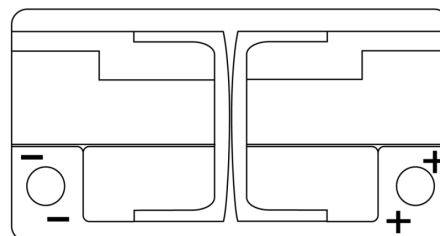

Product overview

Batteries for Cars

Futura CA1050

Part number	CA1050
Technology	Flooded
EAN/GTIN	3661024016971
Voltage	12 V
Capacity	105.0 Ah
CCA	850 A
Length	315 mm
Width	175 mm
Height	205 mm
Box size	LH4
Polarity	ETN 0
Terminal Type	EN taper post
Hold Down	B13
Weights (subject of variation)	23.10 kg

Polarity

Terminal Type

Hold Down

Design, features and specifications are subject to change without notice. We disclaim any representation or warranty, express or implied, concerning the data or recommendations, and in no event shall be liable for any loss or damage claimed to have arisen as a result. Some products may not be available in your local market.