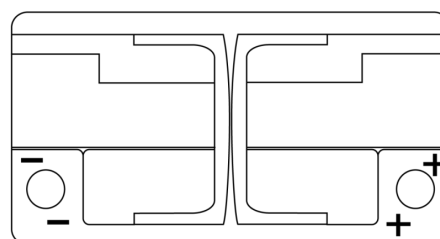

Product overview

Batteries for Cars

Futura CA1050

Part number	CA1050
Technology	Flooded
EAN/GTIN	3661024016971
Voltage	12 V
Capacity	105.0 Ah
CCA	850 A
Length	315 mm
Width	175 mm
Height	205 mm
Box size	LH4
Polarity	ETN 0
Terminal Type	EN taper post
Hold Down	B13
Weights (subject of variation)	23.10 kg

Polarity

Terminal Type

Hold Down

Design, features and specifications are subject to change without notice. We disclaim any representation or warranty, express or implied, concerning the data or recommendations, and in no event shall be liable for any loss or damage claimed to have arisen as a result. Some products may not be available in your local market.