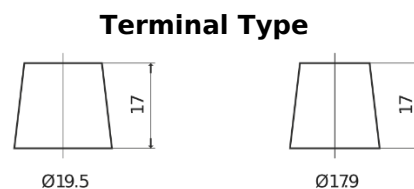

Product overview

Batteries for Marine and Leisure

Equipment ET1600

Part number	ET1600
Technology	Flooded
EAN/GTIN	3661024035873
Voltage	12 V
Capacity	230.0 Ah
Watt hour	1600 Wh
Length	518 mm
Width	274 mm
Height	240 mm
Box size	D06
Polarity	ETN 3
Terminal Type	EN taper post
Hold Down	B0
Weights (subject of variation)	64.80 kg