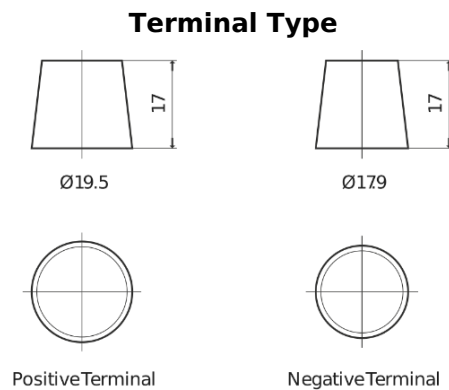

**Product overview**

Batteries for Marine and Leisure

**Equipment ET1300**

Part number	ET1300
Technology	Flooded
EAN/GTIN	3661024035880
Voltage	12 V
Capacity	180.0 Ah
Watt hour	1300 Wh
Length	513 mm
Width	223 mm
Height	223 mm
Box size	D05
Polarity	ETN 3
Terminal Type	EN taper post
Hold Down	B0
Weights (subject of variation)	49.70 kg