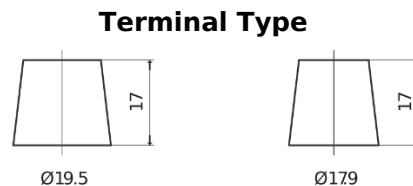

Product overview

Batteries for Cars

Premium EA754

Part number	EA754
Technology	Flooded
EAN/GTIN	3661024034166
Voltage	12 V
Capacity	75 Ah
CCA	630 A
Length	270 mm
Width	173 mm
Height	222 mm
Box size	D26
Polarity	ETN 0
Terminal Type	EN taper post
Hold Down	Korean B1+B6
Weights (subject of variation)	17.40 kg