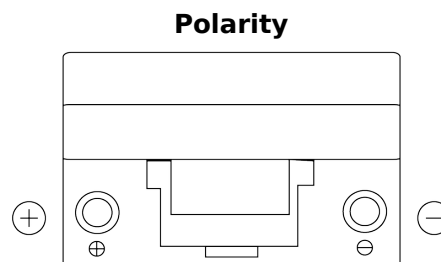

Product overview

Batteries for Cars

Excell EB705

Part number	EB705
Technology	Flooded
EAN/GTIN	3661024034449
Voltage	12 V
Capacity	70 Ah
CCA	540 A
Length	270 mm
Width	173 mm
Height	222 mm
Box size	D26
Polarity	ETN 1
Terminal Type	EN taper post
Hold Down	Korean B1+B6
Weights (subject of variation)	16.10 kg