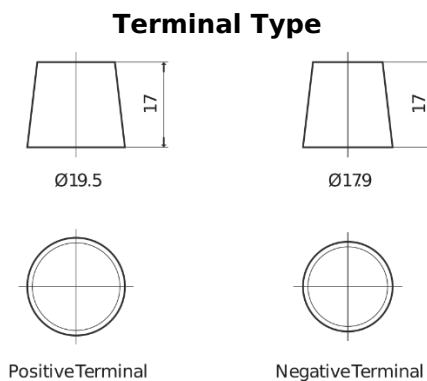

Product overview

Batteries for Cars

Excell EB705

Part number	EB705
Technology	Flooded
EAN/GTIN	3661024034449
Voltage	12 V
Capacity	70 Ah
CCA	540 A
Length	270 mm
Width	173 mm
Height	222 mm
Box size	D26
Polarity	ETN 1
Terminal Type	EN taper post
Hold Down	Korean B1+B6
Weights (subject of variation)	16.10 kg