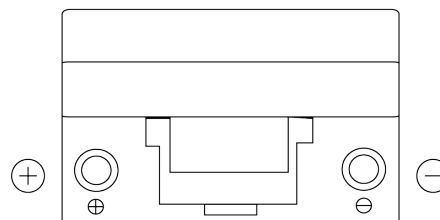

**Product overview**

Batteries for Cars

**Power DB705**

Part number	DB705
Technology	Flooded
EAN/GTIN	3661024024440
Voltage	12 V
Capacity	70 Ah
CCA	540 A
Length	270 mm
Width	173 mm
Height	222 mm
Box size	D26
Polarity	ETN 1
Terminal Type	EN taper post
Hold Down	Korean B1+B6
Weights (subject of variation)	16.10 kg

**Polarity**

**Terminal Type**

Positive Terminal

Negative Terminal

**Hold Down**

Design, features and specifications are subject to change without notice. We disclaim any representation or warranty, express or implied, concerning the data or recommendations, and in no event shall be liable for any loss or damage claimed to have arisen as a result. Some products may not be available in your local market.