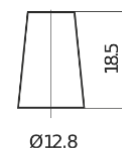

Product overview

Batteries for Cars

Technica TB456

Part number	TB456
Technology	Flooded
EAN/GTIN	3661024054355
Voltage	12 V
Capacity	45 Ah
CCA	330 A
Length	237 mm
Width	127 mm
Height	227 mm
Box size	B24
Polarity	ETN 0
Terminal Type	JIS taper post
Hold Down	B0
Weights (subject of variation)	11.40 kg

Polarity

Terminal Type

Positive Terminal

Negative Terminal

Hold Down

Design, features and specifications are subject to change without notice. We disclaim any representation or warranty, express or implied, concerning the data or recommendations, and in no event shall be liable for any loss or damage claimed to have arisen as a result. Some products may not be available in your local market.