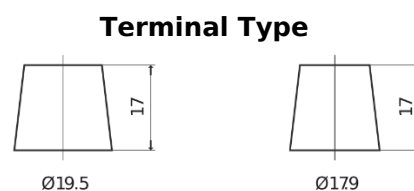

Product overview

Batteries for Marine and Leisure

Equipment GEL ES2400

Part number	ES2400
Technology	GEL
EAN/GTIN	3661024035750
Voltage	12 V
Capacity	210.0 Ah
Watt hour	2400 Wh
Length	518 mm
Width	274 mm
Height	240 mm
Box size	D06
Polarity	ETN 3
Terminal Type	EN taper post
Hold Down	B0
Weights (subject of variation)	63.50 kg