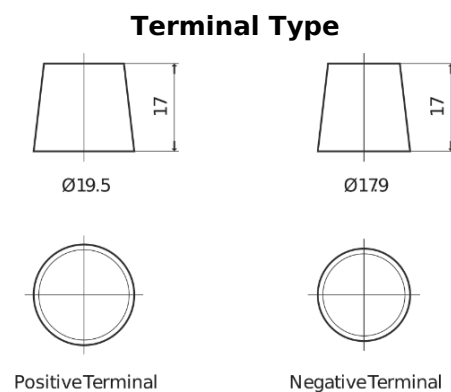

Product overview

Batteries for Marine and Leisure

Equipment GEL ES2400

Part number	ES2400
Technology	GEL
EAN/GTIN	3661024035750
Voltage	12 V
Capacity	210.0 Ah
Watt hour	2400 Wh
Length	518 mm
Width	274 mm
Height	240 mm
Box size	D06
Polarity	ETN 3
Terminal Type	EN taper post
Hold Down	B0
Weights (subject of variation)	63.50 kg