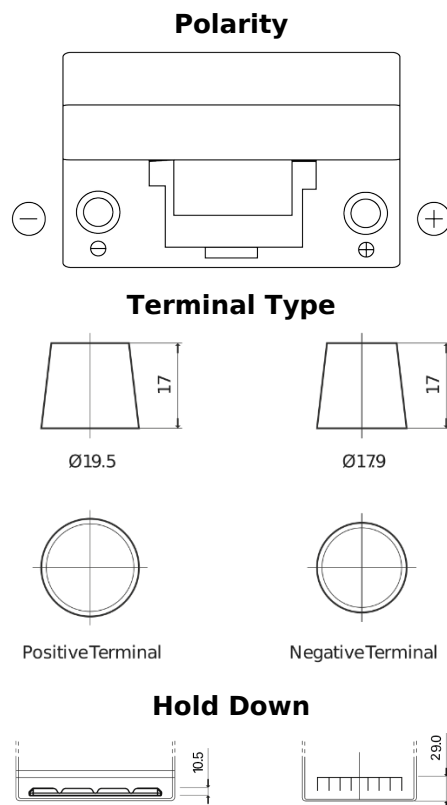

Product overview

Batteries for Cars

Technica TB704

Part number	TB704
Technology	Flooded
EAN/GTIN	3661024054430
Voltage	12 V
Capacity	70 Ah
CCA	540 A
Length	270 mm
Width	173 mm
Height	222 mm
Box size	D26
Polarity	ETN 0
Terminal Type	EN taper post
Hold Down	Korean B1+B6
Weights (subject of variation)	16.10 kg