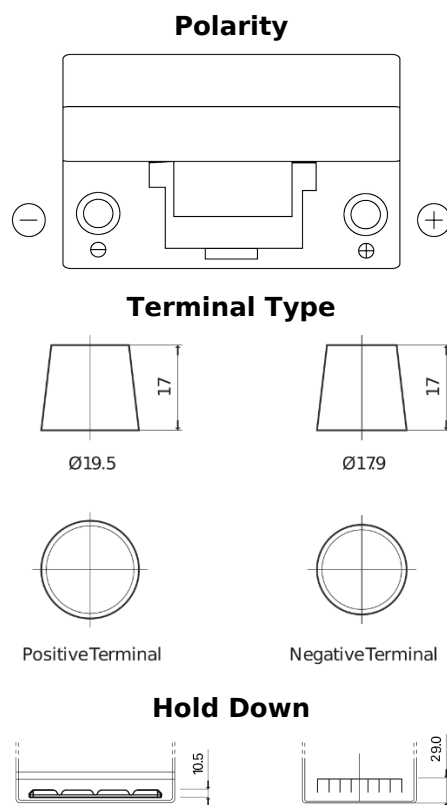

Product overview

Batteries for Cars

Formula FB704

Part number	FB704
Technology	Flooded
EAN/GTIN	3661024044431
Voltage	12 V
Capacity	70 Ah
CCA	540 A
Length	270 mm
Width	173 mm
Height	222 mm
Box size	D26
Polarity	ETN 0
Terminal Type	EN taper post
Hold Down	Korean B1+B6
Weights (subject of variation)	16.10 kg