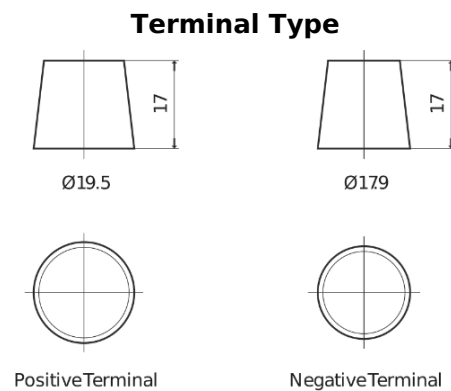

**Product overview**

Batteries for Marine and Leisure

**Equipment GEL ES1350**

Part number	ES1350
Technology	GEL
EAN/GTIN	3661024035774
Voltage	12 V
Capacity	120.0 Ah
Watt hour	1350 Wh
Length	513 mm
Width	189 mm
Height	223 mm
Box size	D04
Polarity	ETN 3
Terminal Type	EN taper post
Hold Down	B0
Weights (subject of variation)	40.00 kg