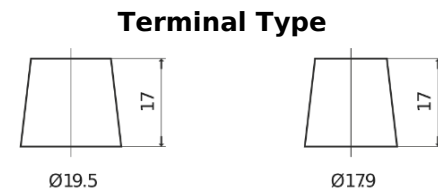

Product overview

Batteries for Marine and Leisure

Equipment GEL ES1350

Part number	ES1350
Technology	GEL
EAN/GTIN	3661024035774
Voltage	12 V
Capacity	120.0 Ah
Watt hour	1350 Wh
Length	513 mm
Width	189 mm
Height	223 mm
Box size	D04
Polarity	ETN 3
Terminal Type	EN taper post
Hold Down	B0
Weights (subject of variation)	40.00 kg