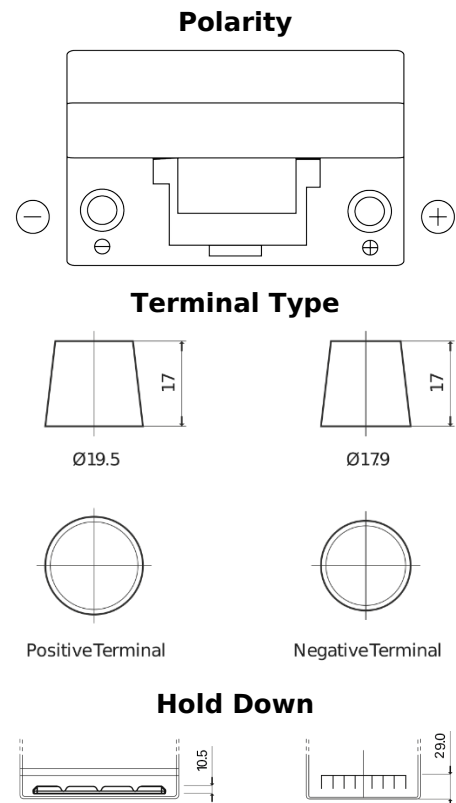

**Product overview**

Batteries for Cars

**Excell EB704**

Part number	EB704
Technology	Flooded
EAN/GTIN	3661024034432
Voltage	12 V
Capacity	70 Ah
CCA	540 A
Length	270 mm
Width	173 mm
Height	222 mm
Box size	D26
Polarity	ETN 0
Terminal Type	EN taper post
Hold Down	Korean B1+B6
Weights (subject of variation)	16.10 kg