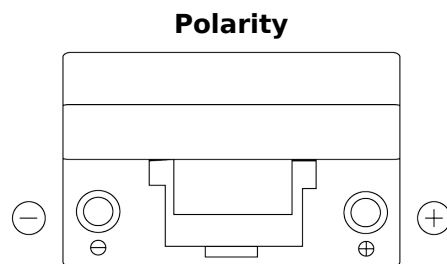

Product overview

Batteries for Cars

Excell EB704

Part number	EB704
Technology	Flooded
EAN/GTIN	3661024034432
Voltage	12 V
Capacity	70 Ah
CCA	540 A
Length	270 mm
Width	173 mm
Height	222 mm
Box size	D26
Polarity	ETN 0
Terminal Type	EN taper post
Hold Down	Korean B1+B6
Weights (subject of variation)	16.10 kg