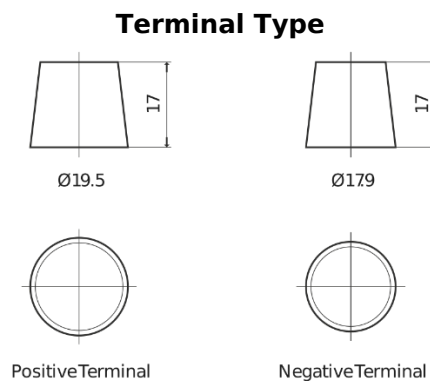

Product overview

Batteries for Cars

Excell EB704

Part number	EB704
Technology	Flooded
EAN/GTIN	3661024034432
Voltage	12 V
Capacity	70 Ah
CCA	540 A
Length	270 mm
Width	173 mm
Height	222 mm
Box size	D26
Polarity	ETN 0
Terminal Type	EN taper post
Hold Down	Korean B1+B6
Weights (subject of variation)	16.10 kg