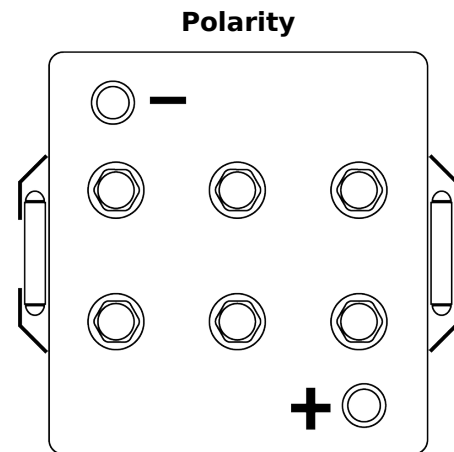

Product overview

Batteries for Marine and Leisure

Equipment GEL ES1200

Part number	ES1200
Technology	GEL
EAN/GTIN	3661024035798
Voltage	12 V
Capacity	110.0 Ah
Watt hour	1200 Wh
Length	284 mm
Width	267 mm
Height	226 mm
Box size	D07
Polarity	ETN 2
Terminal Type	EN taper post
Hold Down	B0
Weights (subject of variation)	37.50 kg