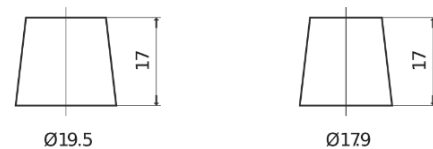

Product overview

Batteries for Marine and Leisure

Equipment GEL ES1200

Part number	ES1200
Technology	GEL
EAN/GTIN	3661024035798
Voltage	12 V
Capacity	110.0 Ah
Watt hour	1200 Wh
Length	284 mm
Width	267 mm
Height	226 mm
Box size	D07
Polarity	ETN 2
Terminal Type	EN taper post
Hold Down	B0
Weights (subject of variation)	37.50 kg

Polarity

Terminal Type

Positive Terminal

Negative Terminal

Hold Down

Design, features and specifications are subject to change without notice. We disclaim any representation or warranty, express or implied, concerning the data or recommendations, and in no event shall be liable for any loss or damage claimed to have arisen as a result. Some products may not be available in your local market.