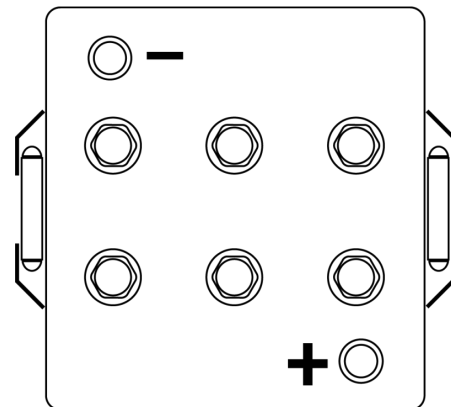

Product overview

Batteries for Marine and Leisure

Equipment GEL ES1200

Part number	ES1200
Technology	GEL
EAN/GTIN	3661024035798
Voltage	12 V
Capacity	110.0 Ah
Watt hour	1200 Wh
Length	284 mm
Width	267 mm
Height	226 mm
Box size	D07
Polarity	ETN 2
Terminal Type	EN taper post
Hold Down	B0
Weights (subject of variation)	37.50 kg

Polarity

Terminal Type

Positive Terminal

Negative Terminal

Hold Down

Design, features and specifications are subject to change without notice. We disclaim any representation or warranty, express or implied, concerning the data or recommendations, and in no event shall be liable for any loss or damage claimed to have arisen as a result. Some products may not be available in your local market.