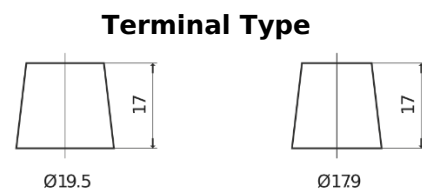

Product overview

Batteries for Marine and Leisure

Equipment GEL ES1200

Part number	ES1200
Technology	GEL
EAN/GTIN	3661024035798
Voltage	12 V
Capacity	110.0 Ah
Watt hour	1200 Wh
Length	284 mm
Width	267 mm
Height	226 mm
Box size	D07
Polarity	ETN 2
Terminal Type	EN taper post
Hold Down	B0
Weights (subject of variation)	37.50 kg