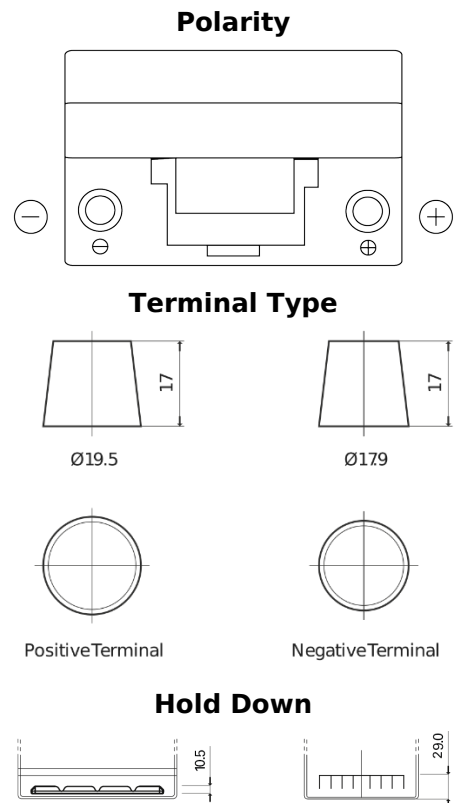

Product overview

Batteries for Cars

Plus CB704

| | |
|--------------------------------|---------------|
| Part number | CB704 |
| Technology | Flooded |
| EAN/GTIN | 3661024014434 |
| Voltage | 12 V |
| Capacity | 70 Ah |
| CCA | 540 A |
| Length | 270 mm |
| Width | 173 mm |
| Height | 222 mm |
| Box size | D26 |
| Polarity | ETN 0 |
| Terminal Type | EN taper post |
| Hold Down | Korean B1+B6 |
| Weights (subject of variation) | 16.10 kg |