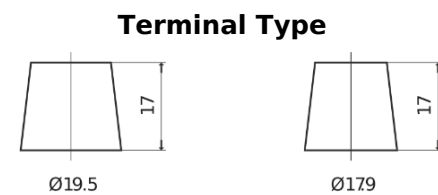

Product overview

Batteries for Marine and Leisure

Dual ER850

Part number	ER850
Technology	Flooded
EAN/GTIN	3661024037440
Voltage	12 V
Capacity	180.0 Ah
CCA	1000 A
Watt hour	850 Wh
Length	513 mm
Width	223 mm
Height	223 mm
Box size	D05
Polarity	ETN 3
Terminal Type	EN taper post
Hold Down	B0
Weights (subject of variation)	46.10 kg