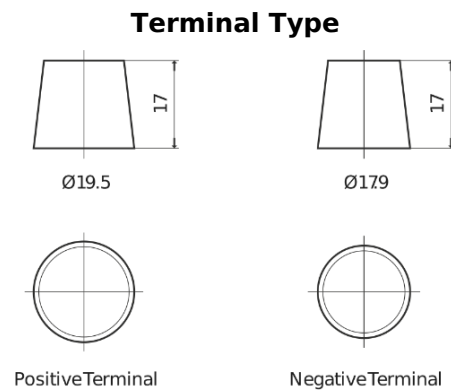

Product overview

Batteries for Marine and Leisure

Dual ER850

Part number	ER850
Technology	Flooded
EAN/GTIN	3661024037440
Voltage	12 V
Capacity	180.0 Ah
CCA	1000 A
Watt hour	850 Wh
Length	513 mm
Width	223 mm
Height	223 mm
Box size	D05
Polarity	ETN 3
Terminal Type	EN taper post
Hold Down	B0
Weights (subject of variation)	46.10 kg