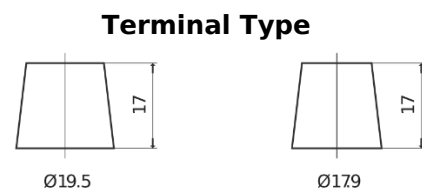

Product overview

Batteries for Marine and Leisure

Dual ER600

| | |
|--------------------------------|---------------|
| Part number | ER600 |
| Technology | Flooded |
| EAN/GTIN | 3661024037969 |
| Voltage | 12 V |
| Capacity | 120.0 Ah |
| CCA | 800 A |
| Length | 349 mm |
| Width | 175 mm |
| Height | 285 mm |
| Box size | D03 |
| Polarity | ETN 1 |
| Terminal Type | EN taper post |
| Hold Down | B0 |
| Weights (subject of variation) | 31.40 kg |