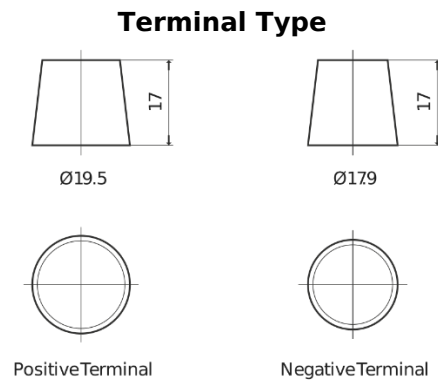

**Product overview**

Batteries for Marine and Leisure

**Dual ER350**

Part number	ER350
Technology	Flooded
EAN/GTIN	3661024036009
Voltage	12 V
Capacity	80 Ah
CCA	510 A
Watt hour	350 Wh
Length	270 mm
Width	173 mm
Height	222 mm
Box size	D26
Polarity	ETN 1
Terminal Type	EN taper post
Hold Down	Korean B1+B6
Weights (subject of variation)	17.40 kg