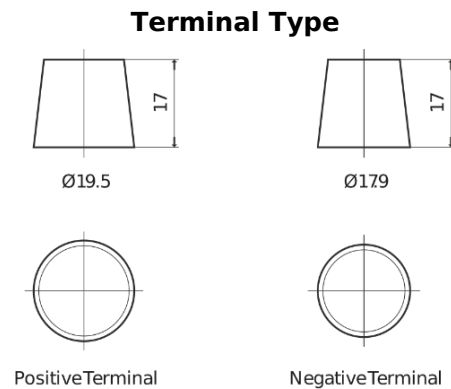

**Product overview**

Batteries for Marine and Leisure

**Dual ER600**

Part number	ER600
Technology	Flooded
EAN/GTIN	3661024037969
Voltage	12 V
Capacity	120.0 Ah
CCA	800 A
Length	349 mm
Width	175 mm
Height	285 mm
Box size	D03
Polarity	ETN 1
Terminal Type	EN taper post
Hold Down	B0
Weights (subject of variation)	31.40 kg