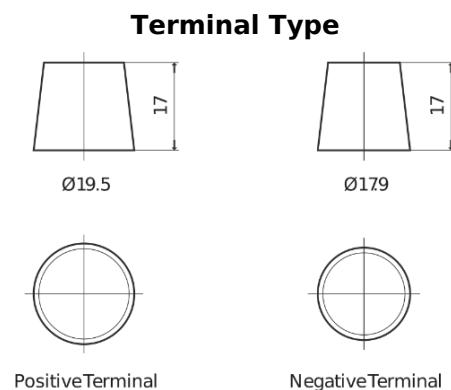

Product overview

Batteries for Marine and Leisure

Dual ER550

Part number	ER550
Technology	Flooded
EAN/GTIN	3661024035989
Voltage	12 V
Capacity	115.0 Ah
CCA	760 A
Watt hour	550 Wh
Length	349 mm
Width	175 mm
Height	235 mm
Box size	D02
Polarity	ETN 1
Terminal Type	EN taper post
Hold Down	B0
Weights (subject of variation)	27.80 kg