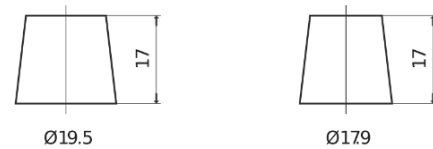

**Product overview**

Batteries for Marine and Leisure

**Dual ER350**

Part number	ER350
Technology	Flooded
EAN/GTIN	3661024036009
Voltage	12 V
Capacity	80.0 Ah
CCA	510 A
Watt hour	350 Wh
Length	270 mm
Width	173 mm
Height	222 mm
Box size	D26
Polarity	ETN 1
Terminal Type	EN taper post
Hold Down	Korean B1+B6
Weights (subject of variation)	17.40 kg

**Polarity**

**Terminal Type**

Positive Terminal

Negative Terminal

**Hold Down**

Design, features and specifications are subject to change without notice. We disclaim any representation or warranty, express or implied, concerning the data or recommendations, and in no event shall be liable for any loss or damage claimed to have arisen as a result. Some products may not be available in your local market.