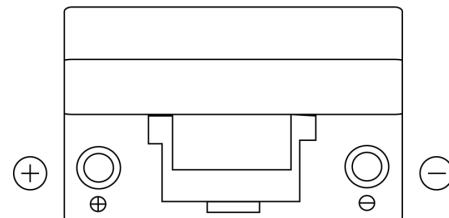

Product overview

Batteries for Marine and Leisure

Dual ER350

Part number	ER350
Technology	Flooded
EAN/GTIN	3661024036009
Voltage	12 V
Capacity	80.0 Ah
CCA	510 A
Watt hour	350 Wh
Length	270 mm
Width	173 mm
Height	222 mm
Box size	D26
Polarity	ETN 1
Terminal Type	EN taper post
Hold Down	Korean B1+B6
Weights (subject of variation)	17.40 kg

Polarity

Terminal Type

Positive Terminal

Negative Terminal

Hold Down

Design, features and specifications are subject to change without notice. We disclaim any representation or warranty, express or implied, concerning the data or recommendations, and in no event shall be liable for any loss or damage claimed to have arisen as a result. Some products may not be available in your local market.