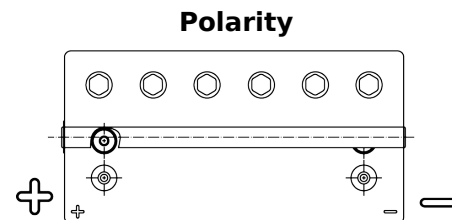

Product overview

Batteries for Marine and Leisure

Dual AGM EP900

Part number	EP900
Technology	AGM
EAN/GTIN	3661024035965
Voltage	12 V
Capacity	100.0 Ah
CCA	800 A
Watt hour	900 Wh
Length	330 mm
Width	173 mm
Height	240 mm
Box size	G31
Polarity	ETN 1
Terminal Type	SAE M 3/8" - 5/16" taper&stud
Hold Down	B0
Weights (subject of variation)	31.00 kg