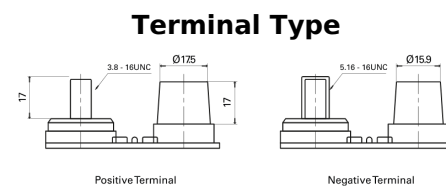

Product overview

Batteries for Marine and Leisure

Dual AGM EP900

Part number	EP900
Technology	AGM
EAN/GTIN	3661024035965
Voltage	12 V
Capacity	100.0 Ah
CCA	800 A
Watt hour	900 Wh
Length	330 mm
Width	173 mm
Height	240 mm
Box size	G31
Polarity	ETN 1
Terminal Type	SAE M 3/8" - 5/16" taper&stud
Hold Down	B0
Weights (subject of variation)	31.00 kg