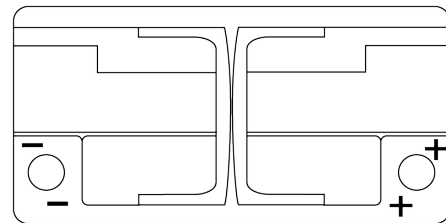

Product overview

Batteries for Marine and Leisure

Dual AGM EP800

| | |
|--------------------------------|---------------|
| Part number | EP800 |
| Technology | AGM |
| EAN/GTIN | 3661024036535 |
| Voltage | 12 V |
| Capacity | 95.0 Ah |
| CCA | 850 A |
| Watt hour | 800 Wh |
| Length | 353 mm |
| Width | 175 mm |
| Height | 190 mm |
| Box size | L05 |
| Polarity | ETN 0 |
| Terminal Type | EN taper post |
| Hold Down | B13 |
| Weights (subject of variation) | 26.10 kg |

Polarity

Terminal Type

Positive Terminal

Negative Terminal

Hold Down

Design, features and specifications are subject to change without notice. We disclaim any representation or warranty, express or implied, concerning the data or recommendations, and in no event shall be liable for any loss or damage claimed to have arisen as a result. Some products may not be available in your local market.