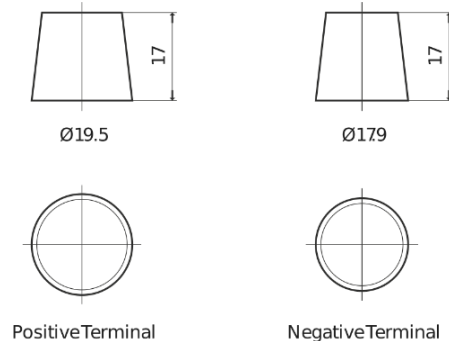

Product overview

Batteries for Marine and Leisure

Dual AGM EP800

Part number	EP800
Technology	AGM
EAN/GTIN	3661024036535
Voltage	12 V
Capacity	95.0 Ah
CCA	850 A
Watt hour	800 Wh
Length	353 mm
Width	175 mm
Height	190 mm
Box size	L05
Polarity	ETN 0
Terminal Type	EN taper post
Hold Down	B13
Weights (subject of variation)	26.10 kg

Polarity

Terminal Type

Hold Down

Design, features and specifications are subject to change without notice. We disclaim any representation or warranty, express or implied, concerning the data or recommendations, and in no event shall be liable for any loss or damage claimed to have arisen as a result. Some products may not be available in your local market.