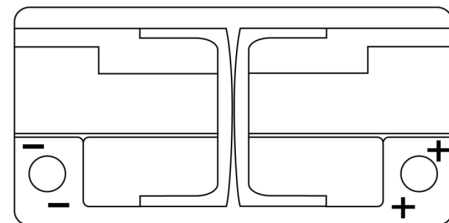

Product overview

Batteries for Marine and Leisure

Dual AGM EP800

Part number	EP800
Technology	AGM
EAN/GTIN	3661024036535
Voltage	12 V
Capacity	95.0 Ah
CCA	850 A
Watt hour	800 Wh
Length	353 mm
Width	175 mm
Height	190 mm
Box size	L05
Polarity	ETN 0
Terminal Type	EN taper post
Hold Down	B13
Weights (subject of variation)	26.10 kg

Polarity

Terminal Type

Hold Down

Design, features and specifications are subject to change without notice. We disclaim any representation or warranty, express or implied, concerning the data or recommendations, and in no event shall be liable for any loss or damage claimed to have arisen as a result. Some products may not be available in your local market.