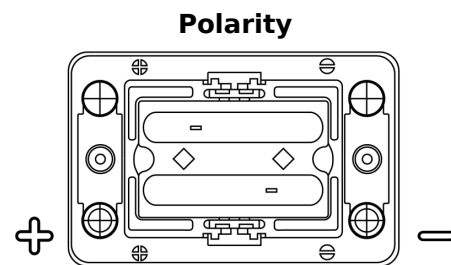

**Product overview**

Batteries for Marine and Leisure

**Dual AGM EP450**

Part number	EP450
Technology	AGM
EAN/GTIN	3661024035972
Voltage	12 V
Capacity	50.0 Ah
CCA	750 A
Watt hour	450 Wh
Length	260 mm
Width	173 mm
Height	206 mm
Box size	G34
Polarity	ETN 1
Terminal Type	SAE M 3/8" - 5/16" taper&stud
Hold Down	B7
Weights (subject of variation)	18.60 kg