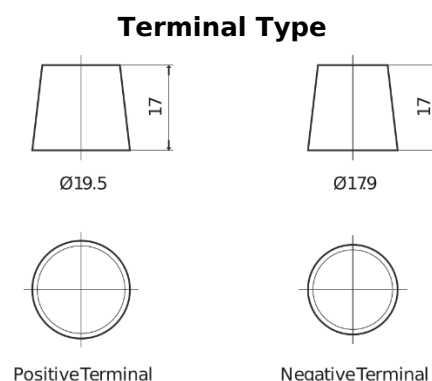

Product overview

Batteries for Marine and Leisure

Dual AGM EP1200

Part number	EP1200
Technology	AGM
EAN/GTIN	3661024035958
Voltage	12 V
Capacity	140.0 Ah
CCA	700 A
Watt hour	1200 Wh
Length	513 mm
Width	189 mm
Height	223 mm
Box size	D04
Polarity	ETN 3
Terminal Type	EN taper post
Hold Down	B0
Weights (subject of variation)	40.50 kg