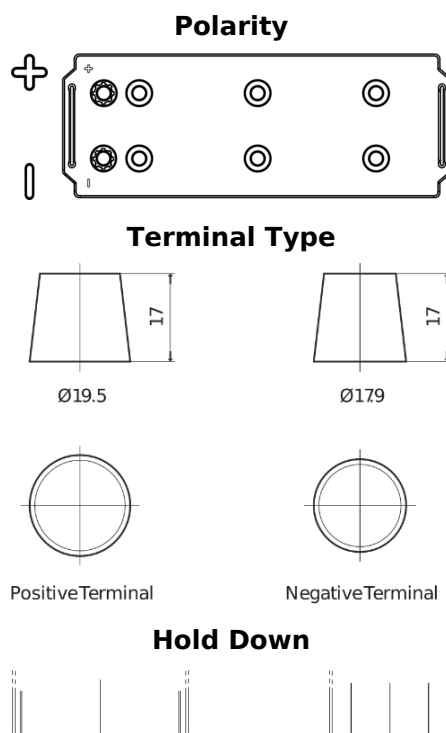

**Product overview**

Batteries for Marine and Leisure

**Start EN900**

Part number	EN900
Technology	Flooded
EAN/GTIN	3661024036061
Voltage	12 V
Capacity	140.0 Ah
CCA	800 A
MCA	900
Length	513 mm
Width	189 mm
Height	223 mm
Box size	D04
Polarity	ETN 3
Terminal Type	EN taper post
Hold Down	B0
Weights (subject of variation)	34.10 kg