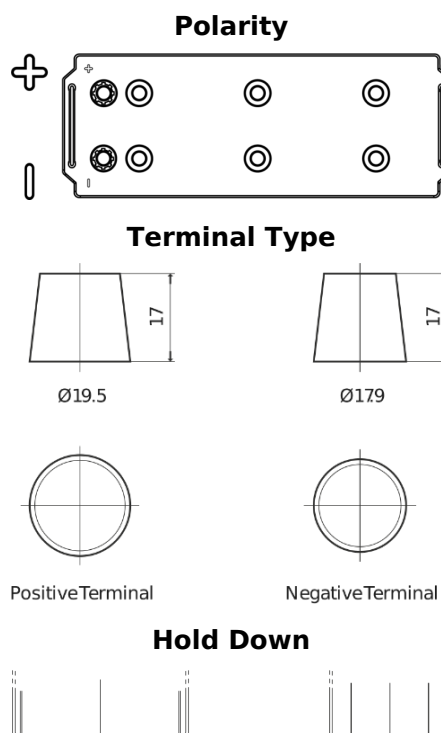

Product overview

Batteries for Marine and Leisure

Start EN900

Part number	EN900
Technology	Flooded
EAN/GTIN	3661024036061
Voltage	12 V
Capacity	140.0 Ah
CCA	800 A
MCA	900
Length	513 mm
Width	189 mm
Height	223 mm
Box size	D04
Polarity	ETN 3
Terminal Type	EN taper post
Hold Down	B0
Weights (subject of variation)	34.10 kg