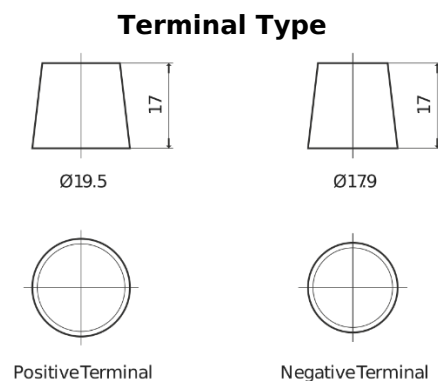

**Product overview**

Batteries for Marine and Leisure

**Start EN900**

Part number	EN900
Technology	Flooded
EAN/GTIN	3661024036061
Voltage	12 V
Capacity	140.0 Ah
CCA	800 A
MCA	900
Length	513 mm
Width	189 mm
Height	223 mm
Box size	D04
Polarity	ETN 3
Terminal Type	EN taper post
Hold Down	B0
Weights (subject of variation)	34.10 kg