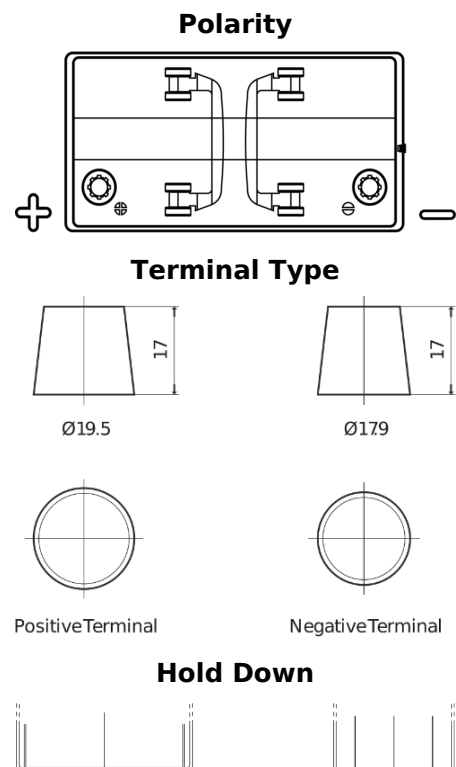

Product overview

Batteries for Marine and Leisure

Start EN850

Part number	EN850
Technology	Flooded
EAN/GTIN	3661024036078
Voltage	12 V
Capacity	110.0 Ah
CCA	750 A
MCA	850
Length	349 mm
Width	175 mm
Height	235 mm
Box size	D02
Polarity	ETN 1
Terminal Type	EN taper post
Hold Down	B0
Weights (subject of variation)	25.40 kg