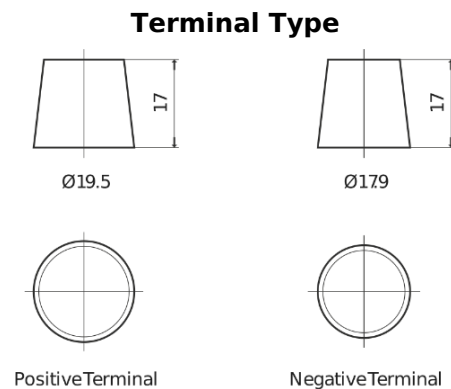

Product overview

Batteries for Marine and Leisure

Start EN850

| | |
|--------------------------------|---------------|
| Part number | EN850 |
| Technology | Flooded |
| EAN/GTIN | 3661024036078 |
| Voltage | 12 V |
| Capacity | 110.0 Ah |
| CCA | 750 A |
| MCA | 850 |
| Length | 349 mm |
| Width | 175 mm |
| Height | 235 mm |
| Box size | D02 |
| Polarity | ETN 1 |
| Terminal Type | EN taper post |
| Hold Down | B0 |
| Weights (subject of variation) | 25.40 kg |