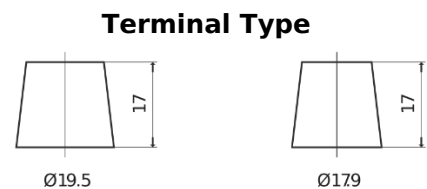

**Product overview**

Batteries for Cars

**Technica TB605**

Part number	TB605
Technology	Flooded
EAN/GTIN	3661024054423
Voltage	12 V
Capacity	60 Ah
CCA	480 A
Length	230 mm
Width	173 mm
Height	222 mm
Box size	D23
Polarity	ETN 1
Terminal Type	EN taper post
Hold Down	Korean B1
Weights (subject of variation)	14.60 kg