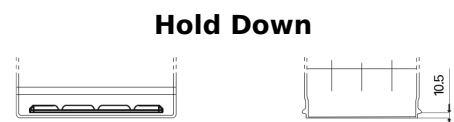

**Product overview**

Batteries for Cars

**Technica TB605**

Part number	TB605
Technology	Flooded
EAN/GTIN	3661024054423
Voltage	12 V
Capacity	60 Ah
CCA	480 A
Length	230 mm
Width	173 mm
Height	222 mm
Box size	D23
Polarity	ETN 1
Terminal Type	EN taper post
Hold Down	Korean B1
Weights (subject of variation)	14.60 kg