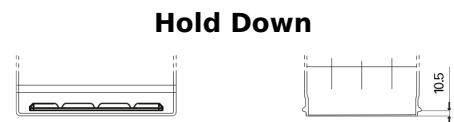

**Product overview**

Batteries for Cars

**Technica TB605**

Part number	TB605
Technology	Flooded
EAN/GTIN	3661024054423
Voltage	12 V
Capacity	60 Ah
CCA	480 A
Length	230 mm
Width	173 mm
Height	222 mm
Box size	D23
Polarity	ETN 1
Terminal Type	EN taper post
Hold Down	Korean B1
Weights (subject of variation)	14.60 kg