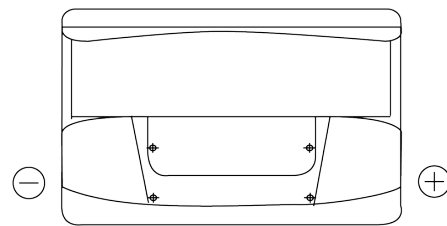

**Product overview**

Batteries for Marine and Leisure

**Start EN750**

Part number	EN750
Technology	Flooded
EAN/GTIN	3661024036085
Voltage	12 V
Capacity	74.0 Ah
CCA	680 A
MCA	750
Length	278 mm
Width	175 mm
Height	190 mm
Box size	L03
Polarity	ETN 0
Terminal Type	EN taper post
Hold Down	B13
Weights (subject of variation)	16.60 kg

**Polarity**

**Terminal Type**

Positive Terminal

Negative Terminal

**Hold Down**

Design, features and specifications are subject to change without notice. We disclaim any representation or warranty, express or implied, concerning the data or recommendations, and in no event shall be liable for any loss or damage claimed to have arisen as a result. Some products may not be available in your local market.