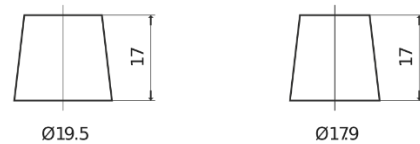

**Product overview**

Batteries for Marine and Leisure

**Start EN750**

Part number	EN750
Technology	Flooded
EAN/GTIN	3661024036085
Voltage	12 V
Capacity	74.0 Ah
CCA	680 A
MCA	750
Length	278 mm
Width	175 mm
Height	190 mm
Box size	L03
Polarity	ETN 0
Terminal Type	EN taper post
Hold Down	B13
Weights (subject of variation)	16.60 kg

**Polarity**

**Terminal Type**

Positive Terminal

Negative Terminal

**Hold Down**

Design, features and specifications are subject to change without notice. We disclaim any representation or warranty, express or implied, concerning the data or recommendations, and in no event shall be liable for any loss or damage claimed to have arisen as a result. Some products may not be available in your local market.