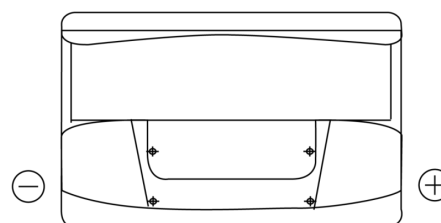

Product overview

Batteries for Marine and Leisure

Start EN750

Part number	EN750
Technology	Flooded
EAN/GTIN	3661024036085
Voltage	12 V
Capacity	74.0 Ah
CCA	680 A
MCA	750
Length	278 mm
Width	175 mm
Height	190 mm
Box size	L03
Polarity	ETN 0
Terminal Type	EN taper post
Hold Down	B13
Weights (subject of variation)	16.60 kg

Polarity

Terminal Type

Positive Terminal

Negative Terminal

Hold Down

Design, features and specifications are subject to change without notice. We disclaim any representation or warranty, express or implied, concerning the data or recommendations, and in no event shall be liable for any loss or damage claimed to have arisen as a result. Some products may not be available in your local market.