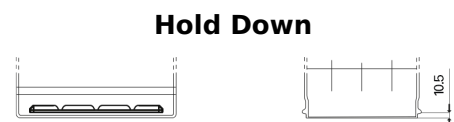

Product overview

Batteries for Cars

Plus CB605

Part number	CB605
Technology	Flooded
EAN/GTIN	3661024014427
Voltage	12 V
Capacity	60 Ah
CCA	480 A
Length	230 mm
Width	173 mm
Height	222 mm
Box size	D23
Polarity	ETN 1
Terminal Type	EN taper post
Hold Down	Korean B1
Weights (subject of variation)	14.60 kg