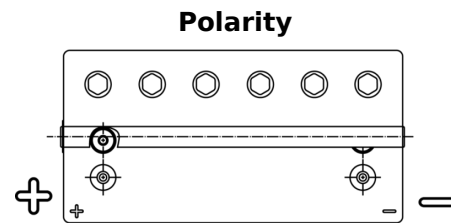

Product overview

Batteries for Marine and Leisure

Start AGM EM960

Part number	EM960
Technology	AGM
EAN/GTIN	3661024036016
Voltage	12 V
Capacity	100.0 Ah
CCA	800 A
MCA	960
Length	330 mm
Width	173 mm
Height	240 mm
Box size	G31
Polarity	ETN 1
Terminal Type	SAE M 3/8" taper&stud
Hold Down	B0
Weights (subject of variation)	31.00 kg