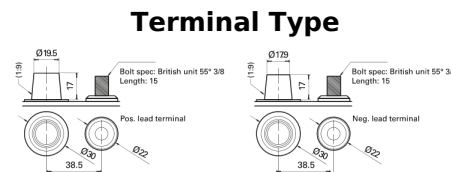

Product overview

Batteries for Marine and Leisure

Start AGM EM960

Part number	EM960
Technology	AGM
EAN/GTIN	3661024036016
Voltage	12 V
Capacity	100.0 Ah
CCA	800 A
MCA	960
Length	330 mm
Width	173 mm
Height	240 mm
Box size	G31
Polarity	ETN 1
Terminal Type	SAE M 3/8" taper&stud
Hold Down	B0
Weights (subject of variation)	31.00 kg