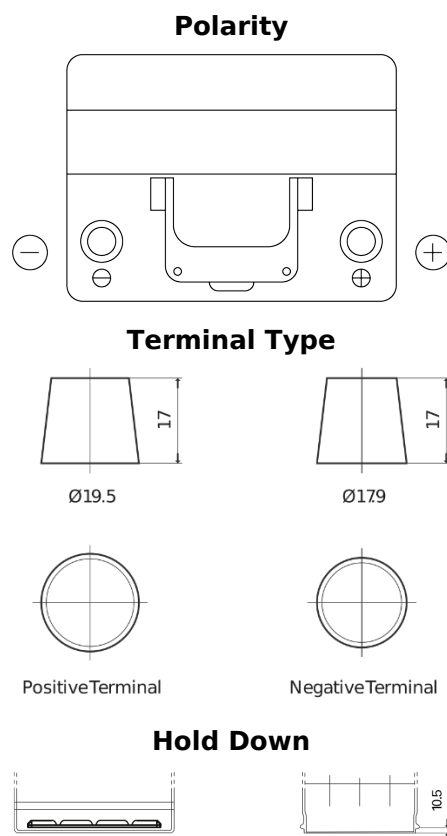

Product overview

Batteries for Cars

Formula FB604

Part number	FB604
Technology	Flooded
EAN/GTIN	3661024044417
Voltage	12 V
Capacity	60 Ah
CCA	480 A
Length	230 mm
Width	173 mm
Height	222 mm
Box size	D23
Polarity	ETN 0
Terminal Type	EN taper post
Hold Down	Korean B1
Weights (subject of variation)	14.60 kg